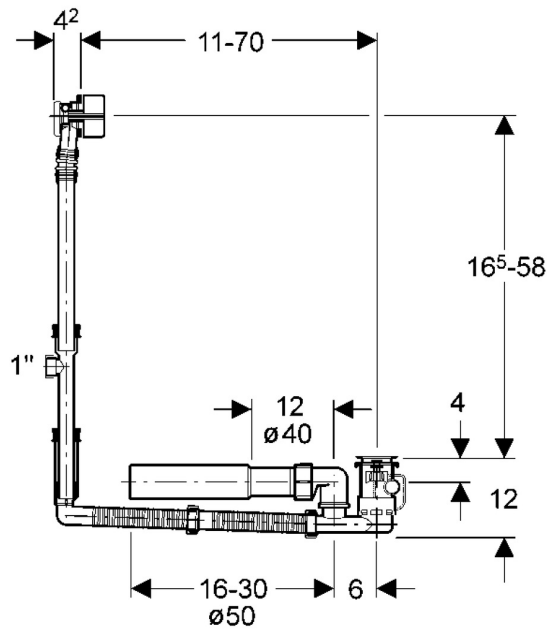

EAN: 4015474043077
static.hansa.com/05170100

- Accessories
- Concealed unit
- Rim mounted
- Chrome
- Ball joint
- Direct connection, External thread

Technical data

Technical properties

Hot water supply	max. +80°C
Connection size	G3/4