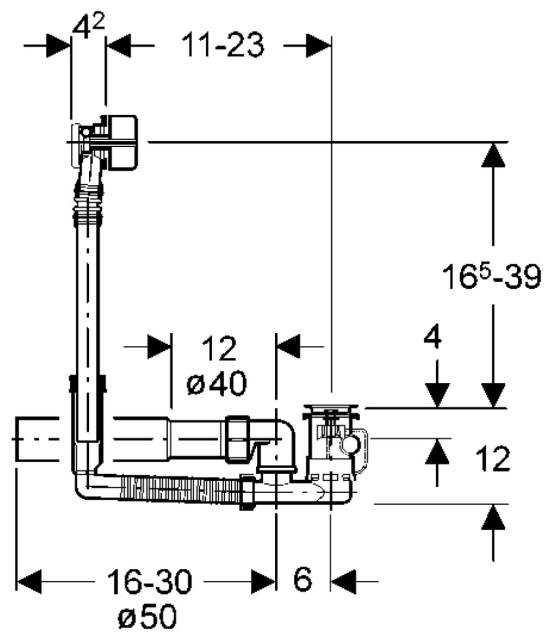

EAN: 4015474043060
static.hansa.com/05160100

- Accessories
- Concealed unit
- Rim mounted
- Chrome
- Ball joint
- Direct connection, External thread

Technical data

Technical properties

Hot water supply	max. +80°C
Connection size	G3/4