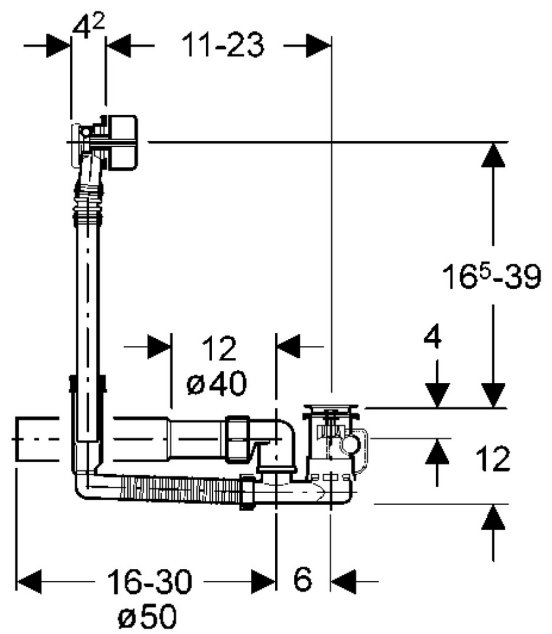

EAN: 4015474043060  
[static.hansa.com/05160100](http://static.hansa.com/05160100)

- Accessories
- Concealed unit
- Rim mounted
- Chrome
- Ball joint
- Direct connection, External thread

## Technical data

### Technical properties

Hot water supply	max. +80°C
Connection size	G3/4

EAN: 4015474043077  
[static.hansa.com/05170100](http://static.hansa.com/05170100)

- Accessories
- Concealed unit
- Rim mounted
- Chrome
- Ball joint
- Direct connection, External thread

### Technical properties

Hot water supply	max. +80°C
Connection size	G3/4