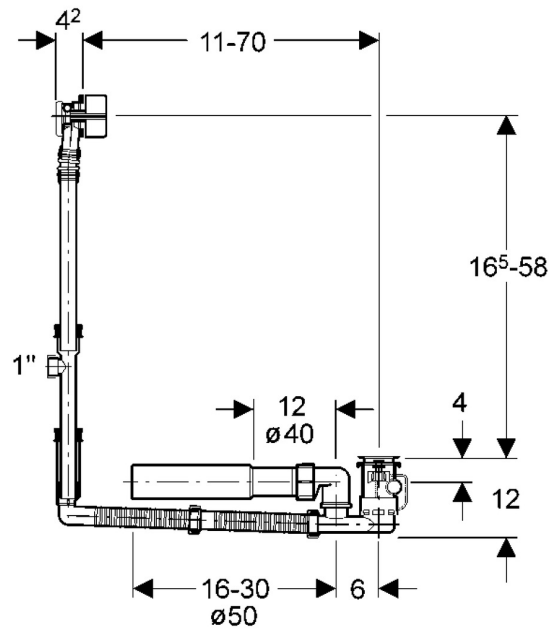

EAN: 4015474043060  
[static.hansa.com/05160100](http://static.hansa.com/05160100)

- Accessories
- Concealed unit
- Rim mounted
- Chrome
- Ball joint
- Direct connection, External thread

## Technical data

### Technical properties

Hot water supply	max. +80°C
Connection size	G3/4

EAN: 4015474043077  
[static.hansa.com/05170100](http://static.hansa.com/05170100)

- Accessories
- Concealed unit
- Rim mounted
- Chrome
- Ball joint
- Direct connection, External thread

### Technical properties

Hot water supply	max. +80°C
Connection size	G3/4