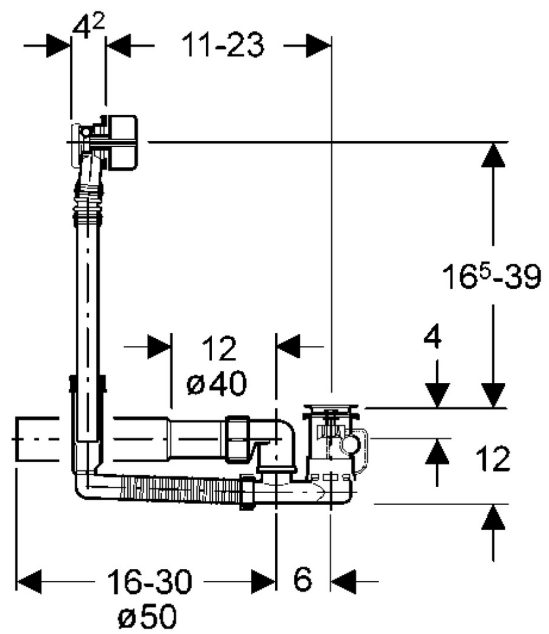

EAN: 4015474043060
static.hansa.com/05160100

- Accessories
- Concealed unit
- Rim mounted
- Chrome
- Ball joint
- Direct connection, External thread

Technical data

Technical properties

Hot water supply	max. +80°C
Connection size	G3/4

EAN: 4015474043077
static.hansa.com/05170100

- Accessories
- Concealed unit
- Rim mounted
- Chrome
- Ball joint
- Direct connection, External thread

Technical data

Technical properties

Hot water supply	max. +80°C
Connection size	G3/4

EAN: 4015474043091
static.hansa.com/05199000

- Bathtub & Shower
- Accessories
- Chrome
- Fixed spout
- Standard aerator, Ball joint
- Rosette plate frame, Round rosette

Technical data

Technical properties

Hot water supply	max. +80°C
Material	Brass/Plastic