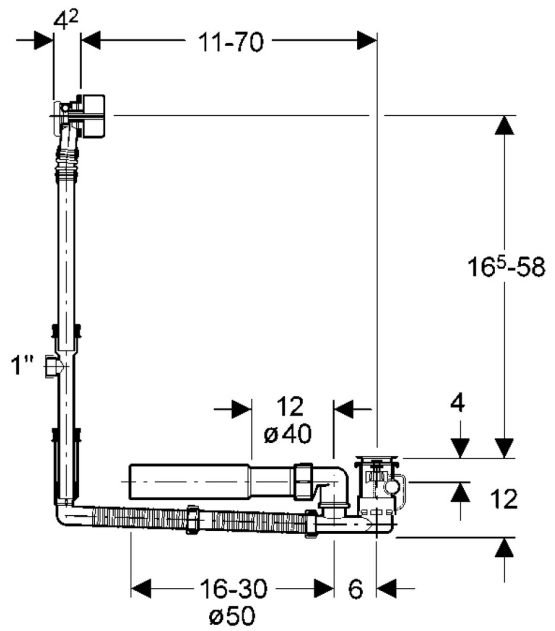

EAN: 4015474043060
static.hansa.com/05160100

- Accessories
- Concealed unit
- Rim mounted
- Chrome
- Ball joint
- Direct connection, External thread

Technical data

Technical properties

Hot water supply	max. +80°C
Connection size	G3/4

EAN: 4015474043077
static.hansa.com/05170100

- Accessories
- Concealed unit
- Rim mounted
- Chrome
- Ball joint
- Direct connection, External thread

Technical data

Technical properties

Hot water supply	max. +80°C
Connection size	G3/4

EAN: 4015474043091
static.hansa.com/05199000

- Bathtub & Shower
- Accessories
- Chrome
- Fixed spout
- Standard aerator, Ball joint
- Rosette plate frame, Round rosette

Technical data

Technical properties

Hot water supply	max. +80°C
Material	Brass/Plastic