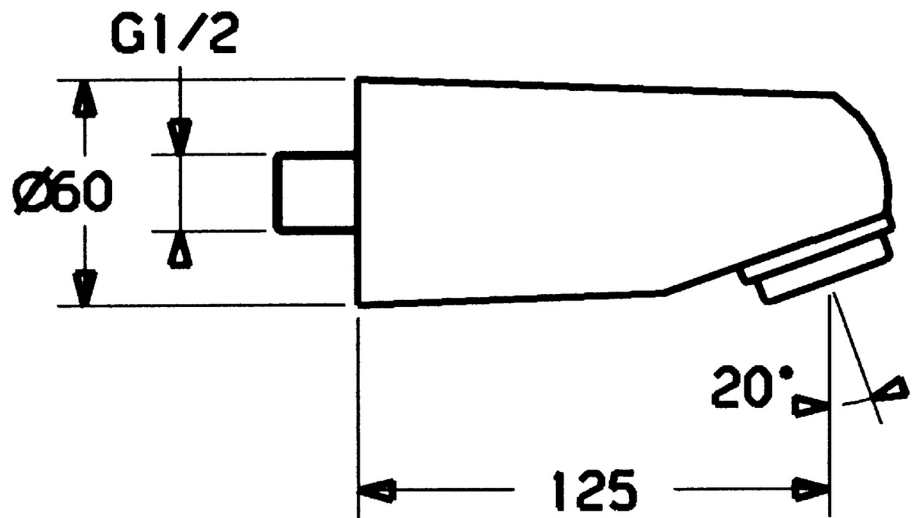

EAN: 4015474061590  
[static.hansa.com/04860100](http://static.hansa.com/04860100)

- Shower solutions
- Accessories
- Wall mounted
- Chrome
- Adjustable flow angle
- Normal - Even and soft water stream
- Direct connection, External thread
- swivel range 20°
- 1 spray function

## Technical data

### Flow properties

Flow-rate at 3 bar **14.4 l/min**

### Technical properties

DN-size (nominal dimension) **DN15**  
 Hot water supply **max. +65°C**  
 Working pressure **0.5-10 bar**  
 Connection size **G1/2**  
 Projection **125 mm**  
 Material **Brass**