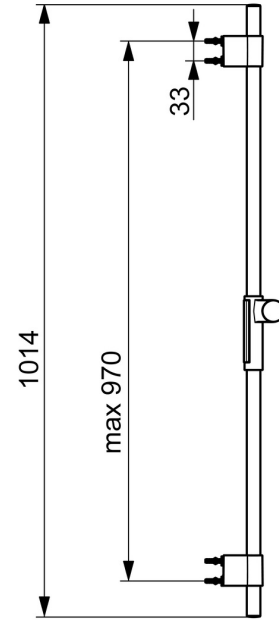

EAN: 4057304009013  
[static.hansa.com/04790200](http://static.hansa.com/04790200)

- Shower solutions
- Wall mounted
- Chrome
- Shower rail, Variable fixing points, Adjustable shower rail bracket
- Fixing Set
- Flexible length / can be shortened

### Technical properties

Diameter	Ø 22 mm
Installation width	max 970 mm
Length / Height	1014 mm

### SP64860120

---

	<b>Name</b>	<b>Code</b>
01	Slide for shower rail	59914252
02	Wall bracket	59914253