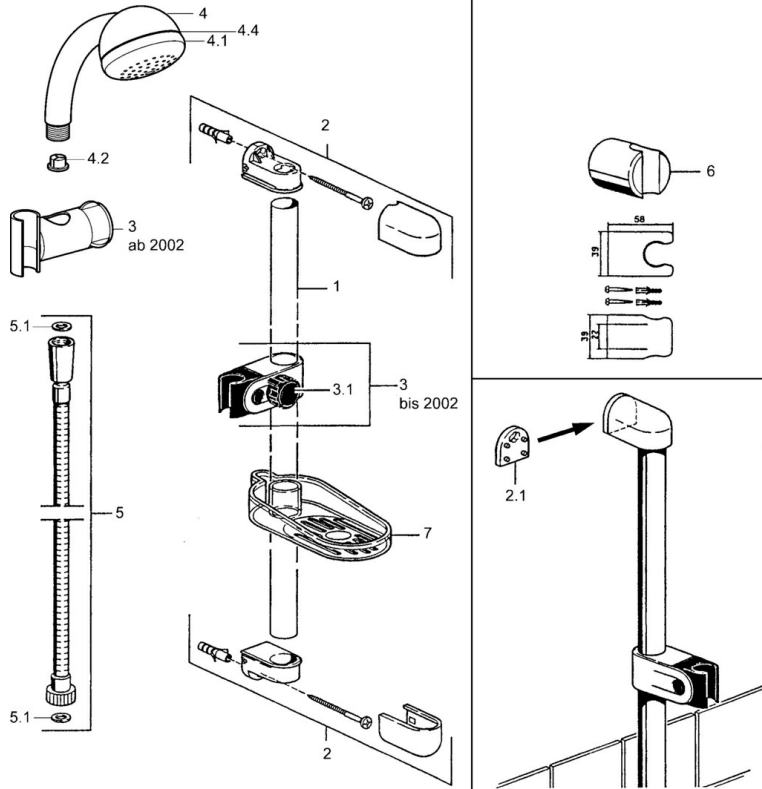

EAN: 4015474062184  
[static.hansa.com/04780280](https://static.hansa.com/04780280)

- Shower solutions
- Wall mounted
- Chrome

### Technical properties

Hot water supply	max. +65°C
Working pressure	0.5-10 bar

## Spare parts

### SP04780260

	Name	Code
2	Wall hanger Discontinued	59911859
2.1	Spacer sleeve Discontinued	59911860
3	Slide for shower rail Discontinued	59906763
3.1	Knob Discontinued	59910553
4.1	Inner part Discontinued	59911439
4.2	Strainer	59906859
5	Shower hose, L=1250 Discontinued	59911863
5	Shower hose Discontinued	59911862
5.1	Gasket ring, d 21x12x2	59912304
6	Hand shower holder	59911864
7	Soap tray Discontinued	59911861