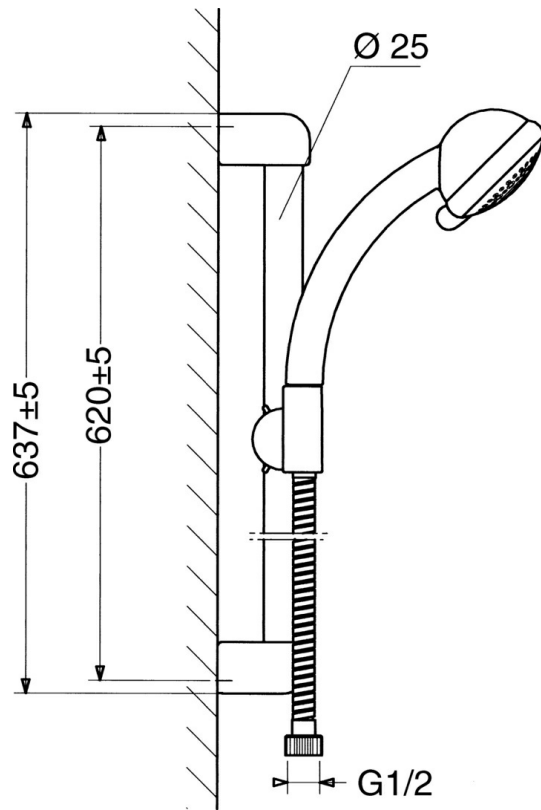

EAN: 4015474062184  
[static.hansa.com/04780280](https://static.hansa.com/04780280)

- Shower solutions
- Wall mounted
- Chrome

## Technical data

### Technical properties

Hot water supply	max. +65°C
Working pressure	0.5-10 bar

### SP04780260

	Name	Code
2	Wall hanger Discontinued	59911859
2.1	Spacer sleeve Discontinued	59911860
3	Slide for shower rail Discontinued	59906763
3.1	Knob Discontinued	59910553
4.1	Inner part Discontinued	59911439
4.2	Strainer	59906859
5	Shower hose, L=1250 Discontinued	59911863
5	Shower hose Discontinued	59911862
5.1	Gasket ring, d 21x12x2	59912304
6	Hand shower holder	59911864
7	Soap tray Discontinued	59911861