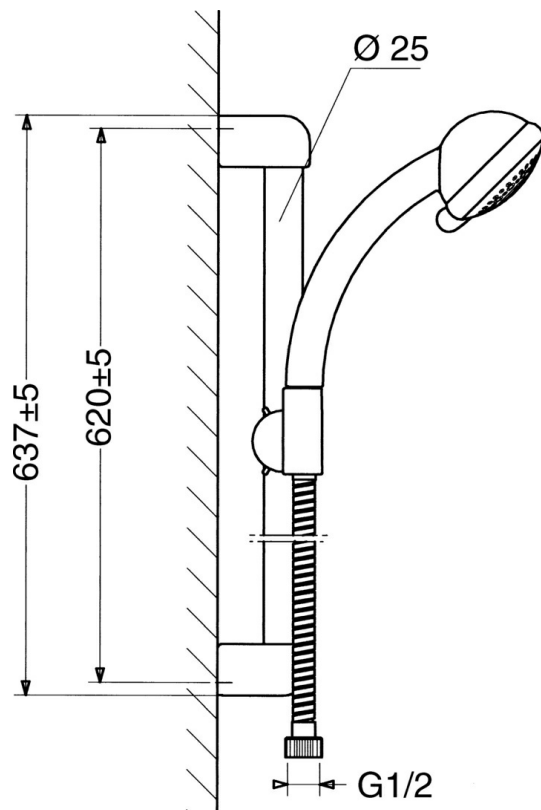

EAN: 4015474062177
static.hansa.com/04780270

- Shower solutions
- Wall mounted
- Chrome

Technical data

Technical properties

Hot water supply	max. +65°C
Working pressure	0.5-10 bar

Spare parts

SP04780260

	Name	Code
2	Wall hanger Discontinued	59911859
2.1	Spacer sleeve Discontinued	59911860
3	Slide for shower rail Discontinued	59906763
3.1	Knob Discontinued	59910553
4.1	Inner part Discontinued	59911439
4.2	Strainer	59906859
5	Shower hose, L=1250 Discontinued	59911863
5	Shower hose Discontinued	59911862
5.1	Gasket ring, d 21x12x2	59912304
6	Hand shower holder	59911864
7	Soap tray Discontinued	59911861