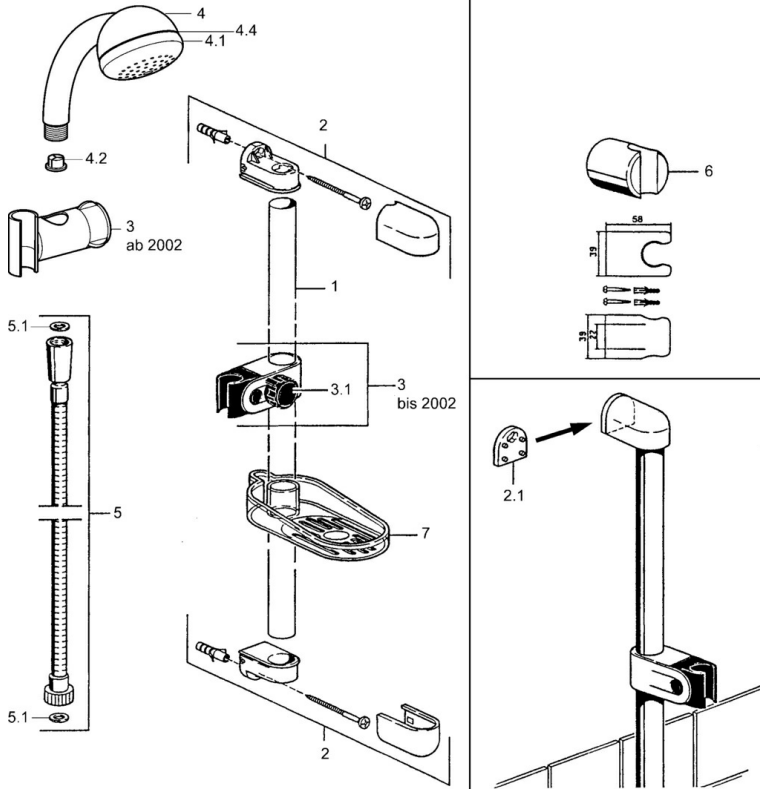

EAN: 4015474062177
static.hansa.com/04780270

- Shower solutions
- Wall mounted
- Chrome

Technical data

Technical properties

Hot water supply	max. +65°C
Working pressure	0.5-10 bar

Spare parts

SP04780260

	Name	Code
2	Wall hanger Discontinued	59911859
2.1	Spacer sleeve Discontinued	59911860
3	Slide for shower rail Discontinued	59906763
3.1	Knob Discontinued	59910553
4.1	Inner part Discontinued	59911439
4.2	Strainer	59906859
5	Shower hose, L=1250 Discontinued	59911863
5	Shower hose Discontinued	59911862
5.1	Gasket ring, d 21x12x2	59912304
6	Hand shower holder	59911864
7	Soap tray Discontinued	59911861