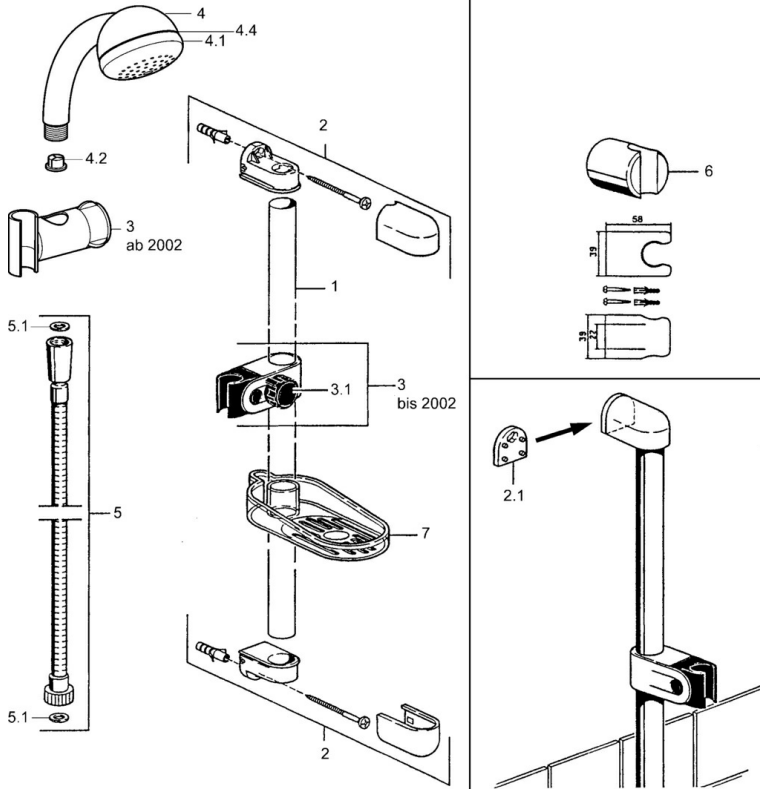

EAN: 4015474062160
static.hansa.com/04780260

- Shower solutions
- Wall mounted
- Chrome

Technical data

Technical properties

Hot water supply	max. +65°C
Working pressure	0.5-10 bar

Spare parts

SP04780260

	Name	Code
2	Wall hanger Discontinued	59911859
2.1	Spacer sleeve Discontinued	59911860
3	Slide for shower rail Discontinued	59906763
3.1	Knob Discontinued	59910553
4.1	Inner part Discontinued	59911439
4.2	Strainer	59906859
5	Shower hose, L=1250 Discontinued	59911863
5	Shower hose Discontinued	59911862
5.1	Gasket ring, d 21x12x2	59912304
6	Hand shower holder	59911864
7	Soap tray Discontinued	59911861