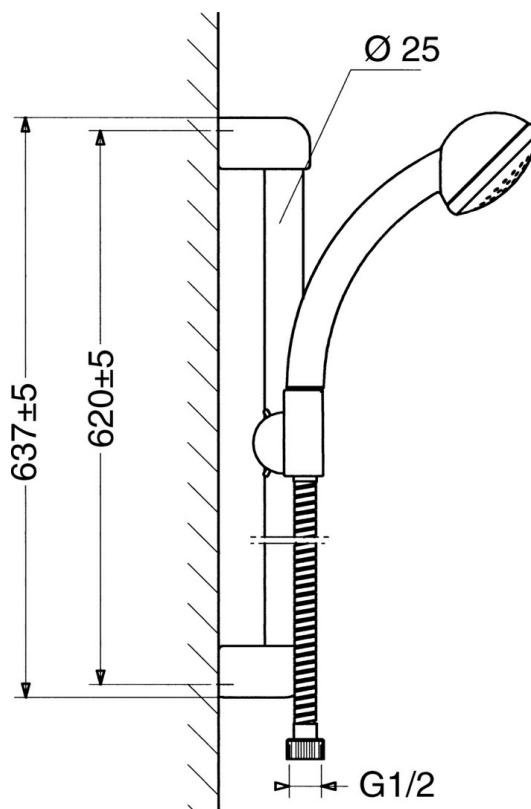

EAN: 4015474062160
static.hansa.com/04780260

- Shower solutions
- Wall mounted
- Chrome

Technical data

Technical properties

Hot water supply	max. +65°C
Working pressure	0.5-10 bar

Spare parts

SP04780260

	Name	Code
2	Wall hanger Discontinued	59911859
2.1	Spacer sleeve Discontinued	59911860
3	Slide for shower rail Discontinued	59906763
3.1	Knob Discontinued	59910553
4.1	Inner part Discontinued	59911439
4.2	Strainer	59906859
5	Shower hose, L=1250 Discontinued	59911863
5	Shower hose Discontinued	59911862
5.1	Gasket ring, d 21x12x2	59912304
6	Hand shower holder	59911864
7	Soap tray Discontinued	59911861