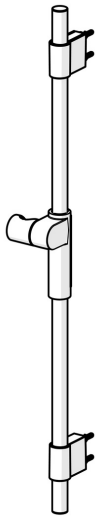

EAN: 4057304008672
static.hansa.com/04780200

- Shower solutions
- Wall mounted
- Chrome
- Shower rail, Variable fixing points, Adjustable shower rail bracket
- Fixing Set
- Flexible length / can be shortened

Technical data

Technical properties

Diameter	Ø 22 mm
Installation width	max 740 mm
Length / Height	764 mm

Approvals and Declarations

Declaration of conformity	DoC
---------------------------	-----

Spare parts

SP64860120

	Name	Code
01	Slide for shower rail	59914252
02	Wall bracket	59914253