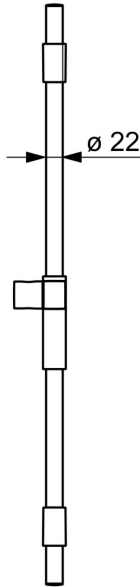

EAN: 4057304008672
static.hansa.com/04780200

- Shower solutions
- Wall mounted
- Chrome
- Shower rail, Variable fixing points, Adjustable shower rail bracket
- Fixing Set
- Flexible length / can be shortened

Technical data

Technical properties

Diameter	Ø 22 mm
Installation width	max 740 mm
Length / Height	764 mm

Approvals and Declarations

Declaration of conformity	DoC
---------------------------	-----

Spare parts

SP64860120

	Name	Code
01	Slide for shower rail	59914252
02	Wall bracket	59914253