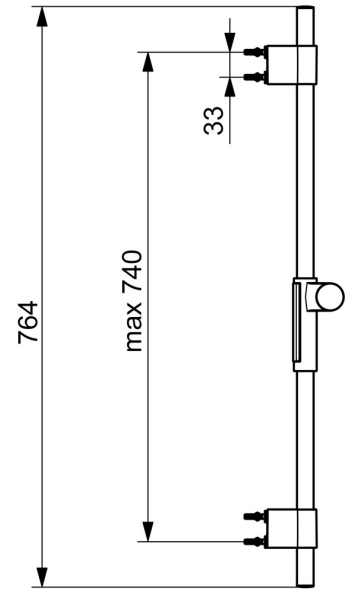

EAN: 4057304008672
static.hansa.com/04780200

- Shower solutions
- Wall mounted
- Chrome
- Shower rail, Variable fixing points, Adjustable shower rail bracket
- Fixing Set
- Flexible length / can be shortened

Technical data

Technical properties

Diameter	Ø 22 mm
Installation width	max 740 mm
Length / Height	764 mm

Approvals and Declarations

Declaration of conformity	DoC
---------------------------	-----

Spare parts

SP64860120

	Name	Code
01	Slide for shower rail	59914252
02	Wall bracket	59914253