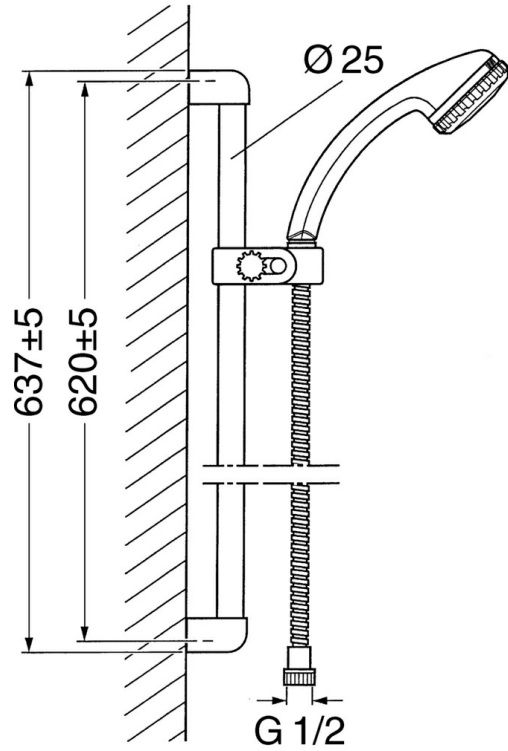

EAN: 4015474550575  
[static.hansa.com/04780180](https://static.hansa.com/04780180)

- Shower solutions
- Wall mounted
- Chrome

### Technical properties

Hot water supply	max. +65°C
Working pressure	0.5-10 bar

### SP04780260

	Name	Code
2	Wall hanger Discontinued	59911859
2.1	Spacer sleeve Discontinued	59911860
3	Slide for shower rail Discontinued	59906763
3.1	Knob Discontinued	59910553
4.1	Inner part Discontinued	59911439
4.2	Strainer	59906859
5	Shower hose, L=1250 Discontinued	59911863
5	Shower hose Discontinued	59911862
5.1	Gasket ring, d 21x12x2	59912304
6	Hand shower holder	59911864
7	Soap tray Discontinued	59911861