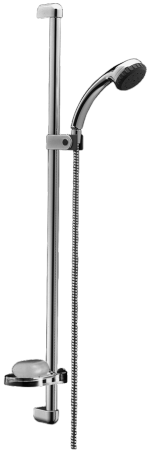

EAN: 4015474550575  
[static.hansa.com/04780180](https://static.hansa.com/04780180)

- Shower solutions
- Wall mounted
- Chrome

### Technical properties

Hot water supply	max. +65°C
Working pressure	0.5-10 bar

### SP04780260

	Name	Code
2	Wall hanger Discontinued	59911859
2.1	Spacer sleeve Discontinued	59911860
3	Slide for shower rail Discontinued	59906763
3.1	Knob Discontinued	59910553
4.1	Inner part Discontinued	59911439
4.2	Strainer	59906859
5	Shower hose, L=1250 Discontinued	59911863
5	Shower hose Discontinued	59911862
5.1	Gasket ring, d 21x12x2	59912304
6	Hand shower holder	59911864
7	Soap tray Discontinued	59911861