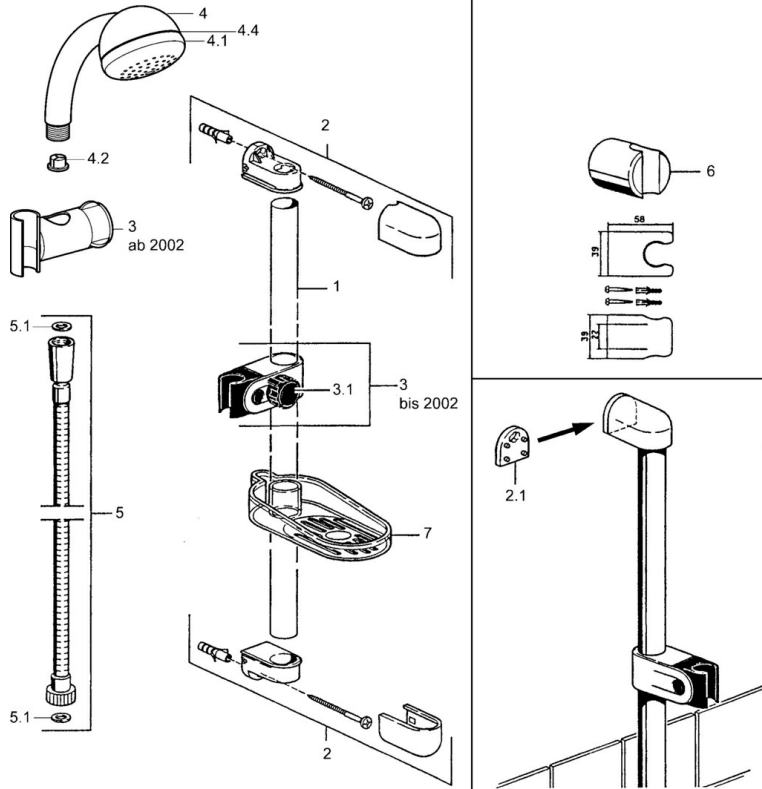

EAN: 4015474550575  
[static.hansa.com/04780180](https://static.hansa.com/04780180)

- Shower solutions
- Wall mounted
- Chrome

### Technical properties

Hot water supply	max. +65°C
Working pressure	0.5-10 bar

## Spare parts

### SP04780260

	Name	Code
2	Wall hanger Discontinued	59911859
2.1	Spacer sleeve Discontinued	59911860
3	Slide for shower rail Discontinued	59906763
3.1	Knob Discontinued	59910553
4.1	Inner part Discontinued	59911439
4.2	Strainer	59906859
5	Shower hose, L=1250 Discontinued	59911863
5	Shower hose Discontinued	59911862
5.1	Gasket ring, d 21x12x2	59912304
6	Hand shower holder	59911864
7	Soap tray Discontinued	59911861