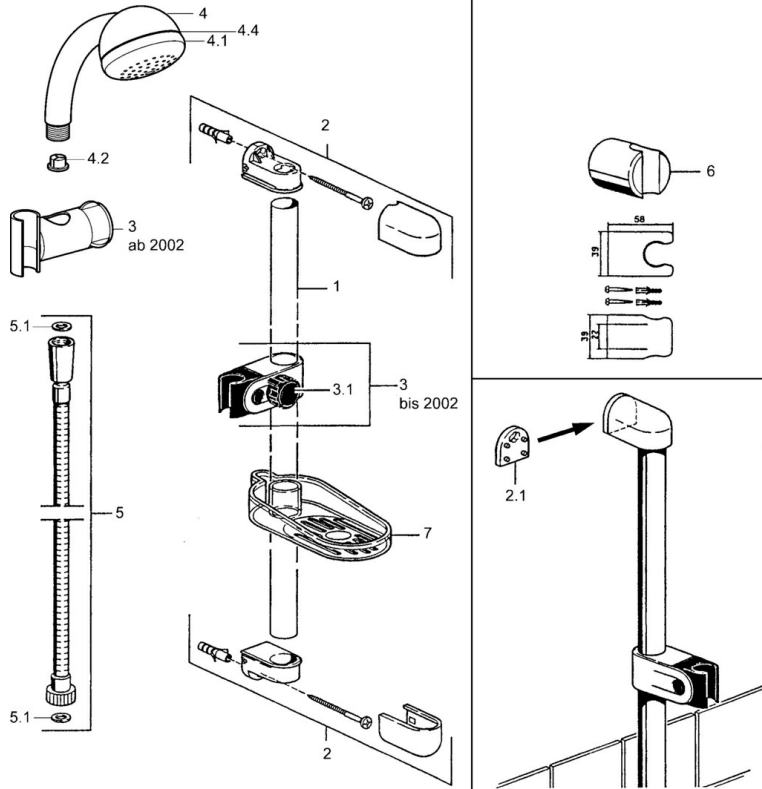

EAN: 4015474550520
static.hansa.com/04780170

- Shower solutions
- Wall mounted
- Chrome

Technical data

Technical properties

Hot water supply	max. +65°C
Working pressure	0.5-10 bar

Spare parts

SP04780260

	Name	Code
2	Wall hanger Discontinued	59911859
2.1	Spacer sleeve Discontinued	59911860
3	Slide for shower rail Discontinued	59906763
3.1	Knob Discontinued	59910553
4.1	Inner part Discontinued	59911439
4.2	Strainer	59906859
5	Shower hose, L=1250 Discontinued	59911863
5	Shower hose Discontinued	59911862
5.1	Gasket ring, d 21x12x2	59912304
6	Hand shower holder	59911864
7	Soap tray Discontinued	59911861