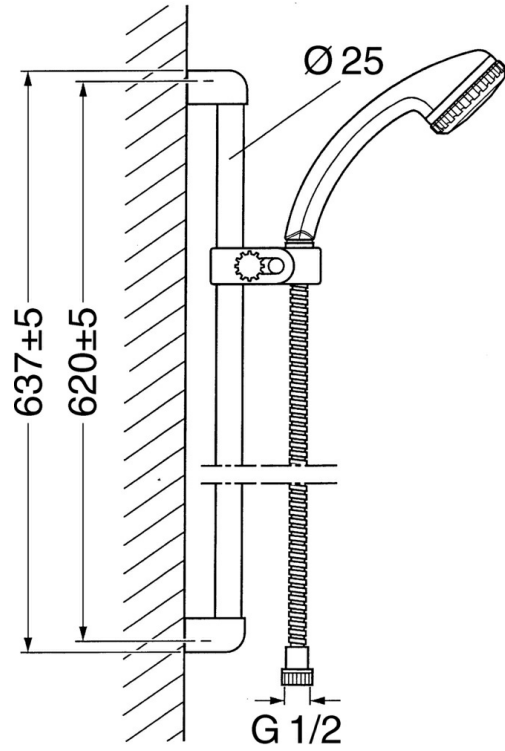

EAN: 4015474550520
static.hansa.com/04780170

- Shower solutions
- Wall mounted
- Chrome

Technical data

Technical properties

Hot water supply	max. +65°C
Working pressure	0.5-10 bar

Spare parts

SP04780260

	Name	Code
2	Wall hanger Discontinued	59911859
2.1	Spacer sleeve Discontinued	59911860
3	Slide for shower rail Discontinued	59906763
3.1	Knob Discontinued	59910553
4.1	Inner part Discontinued	59911439
4.2	Strainer	59906859
5	Shower hose, L=1250 Discontinued	59911863
5	Shower hose Discontinued	59911862
5.1	Gasket ring, d 21x12x2	59912304
6	Hand shower holder	59911864
7	Soap tray Discontinued	59911861