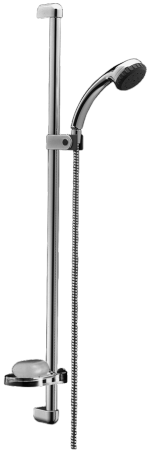

EAN: 4015474550520
static.hansa.com/04780170

- Shower solutions
- Wall mounted
- Chrome

Technical data

Technical properties

Hot water supply	max. +65°C
Working pressure	0.5-10 bar

Spare parts

SP04780260

	Name	Code
2	Wall hanger Discontinued	59911859
2.1	Spacer sleeve Discontinued	59911860
3	Slide for shower rail Discontinued	59906763
3.1	Knob Discontinued	59910553
4.1	Inner part Discontinued	59911439
4.2	Strainer	59906859
5	Shower hose, L=1250 Discontinued	59911863
5	Shower hose Discontinued	59911862
5.1	Gasket ring, d 21x12x2	59912304
6	Hand shower holder	59911864
7	Soap tray Discontinued	59911861