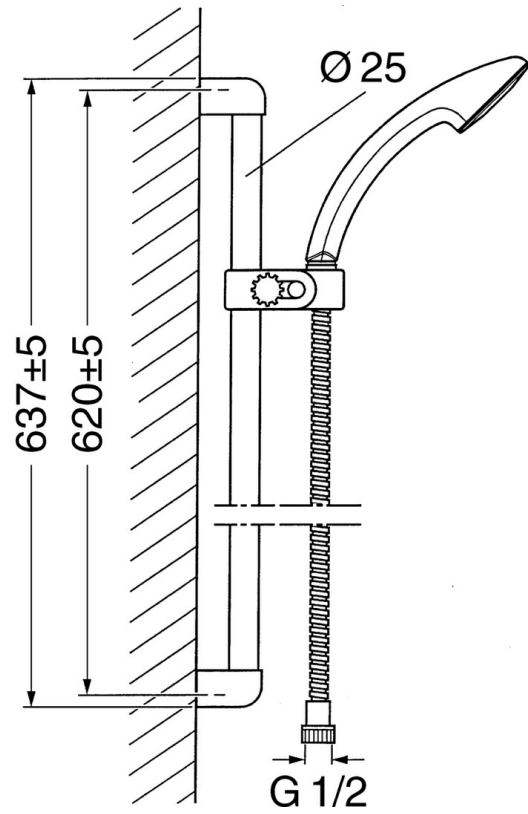

EAN: 4015474550513
static.hansa.com/04780160

- Shower solutions
- Wall mounted
- Chrome

Technical data

Technical properties

Hot water supply	max. +65°C
Working pressure	0.5-10 bar

Spare parts

SP04780260

	Name	Code
2	Wall hanger Discontinued	59911859
2.1	Spacer sleeve Discontinued	59911860
3	Slide for shower rail Discontinued	59906763
3.1	Knob Discontinued	59910553
4.1	Inner part Discontinued	59911439
4.2	Strainer	59906859
5	Shower hose, L=1250 Discontinued	59911863
5	Shower hose Discontinued	59911862
5.1	Gasket ring, d 21x12x2	59912304
6	Hand shower holder	59911864
7	Soap tray Discontinued	59911861