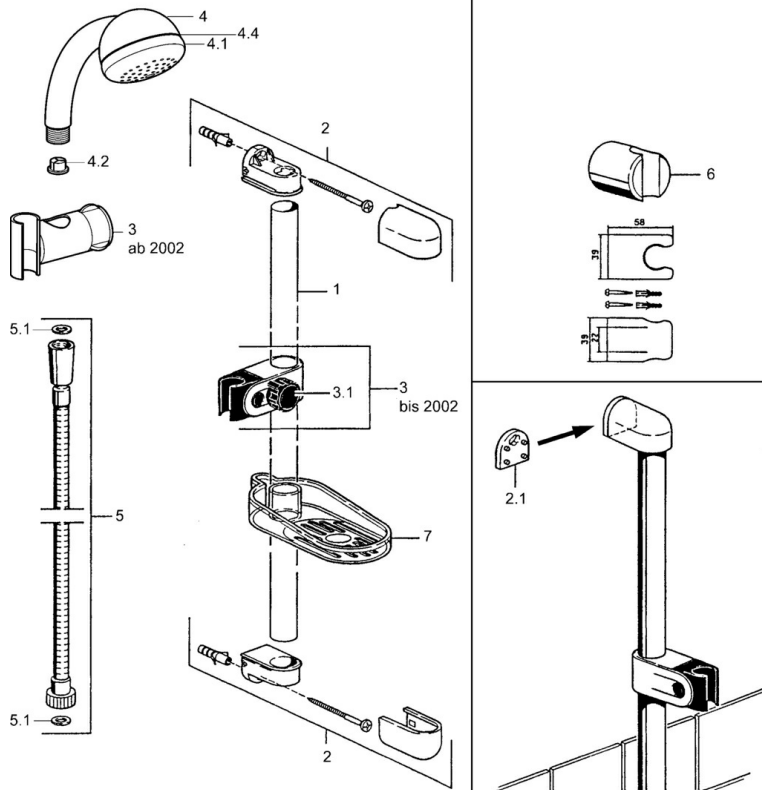

EAN: 4015474550513
static.hansa.com/04780160

- Shower solutions
- Wall mounted
- Chrome

Technical data

Technical properties

Hot water supply	max. +65°C
Working pressure	0.5-10 bar

Spare parts

SP04780260

	Name	Code
2	Wall hanger Discontinued	59911859
2.1	Spacer sleeve Discontinued	59911860
3	Slide for shower rail Discontinued	59906763
3.1	Knob Discontinued	59910553
4.1	Inner part Discontinued	59911439
4.2	Strainer	59906859
5	Shower hose, L=1250 Discontinued	59911863
5	Shower hose Discontinued	59911862
5.1	Gasket ring, d 21x12x2	59912304
6	Hand shower holder	59911864
7	Soap tray Discontinued	59911861