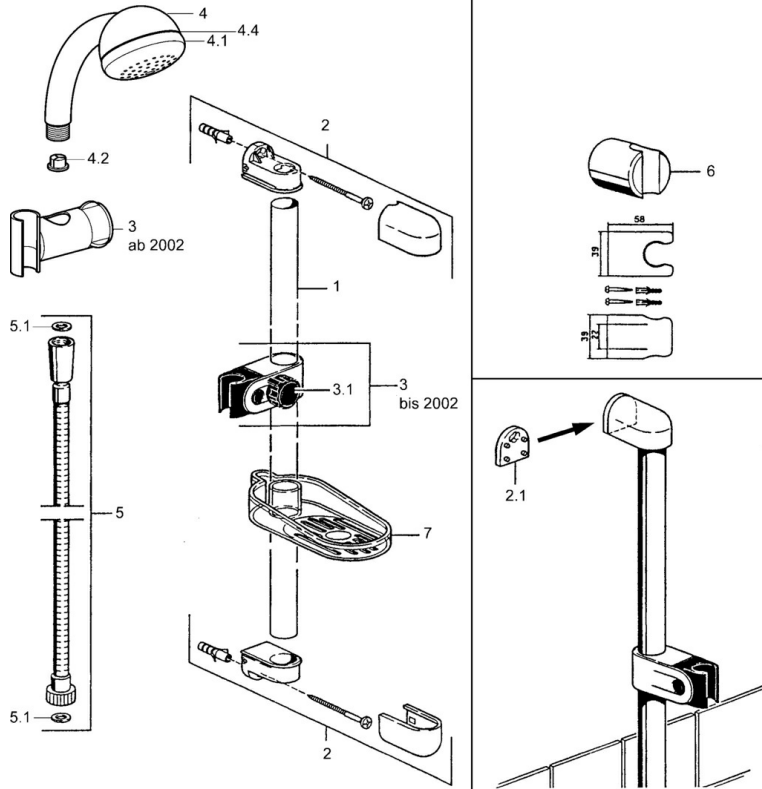

EAN: 4015474031463
static.hansa.com/04710200

- Shower solutions
- Wall mounted
- Chrome

Technical data

Technical properties

Hot water supply	max. +65°C
Working pressure	0.5-10 bar

Spare parts

SP04780260

	Name	Code
2	Wall hanger Discontinued	59911859
2.1	Spacer sleeve Discontinued	59911860
3	Slide for shower rail Discontinued	59906763
3.1	Knob Discontinued	59910553
4.1	Inner part Discontinued	59911439
4.2	Strainer	59906859
5	Shower hose, L=1250 Discontinued	59911863
5	Shower hose Discontinued	59911862
5.1	Gasket ring, d 21x12x2	59912304
6	Hand shower holder	59911864
7	Soap tray Discontinued	59911861