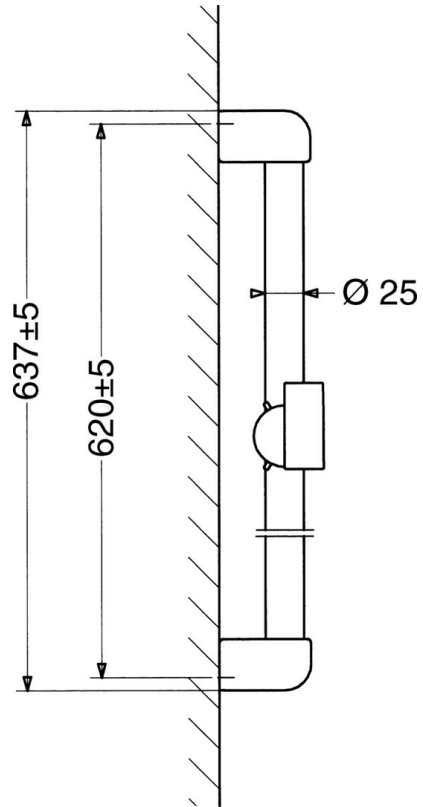

EAN: 4015474031463
static.hansa.com/04710200

- Shower solutions
- Wall mounted
- Chrome

Technical data

Technical properties

Hot water supply	max. +65°C
Working pressure	0.5-10 bar

Spare parts

SP04780260

	Name	Code
2	Wall hanger Discontinued	59911859
2.1	Spacer sleeve Discontinued	59911860
3	Slide for shower rail Discontinued	59906763
3.1	Knob Discontinued	59910553
4.1	Inner part Discontinued	59911439
4.2	Strainer	59906859
5	Shower hose, L=1250 Discontinued	59911863
5	Shower hose Discontinued	59911862
5.1	Gasket ring, d 21x12x2	59912304
6	Hand shower holder	59911864
7	Soap tray Discontinued	59911861