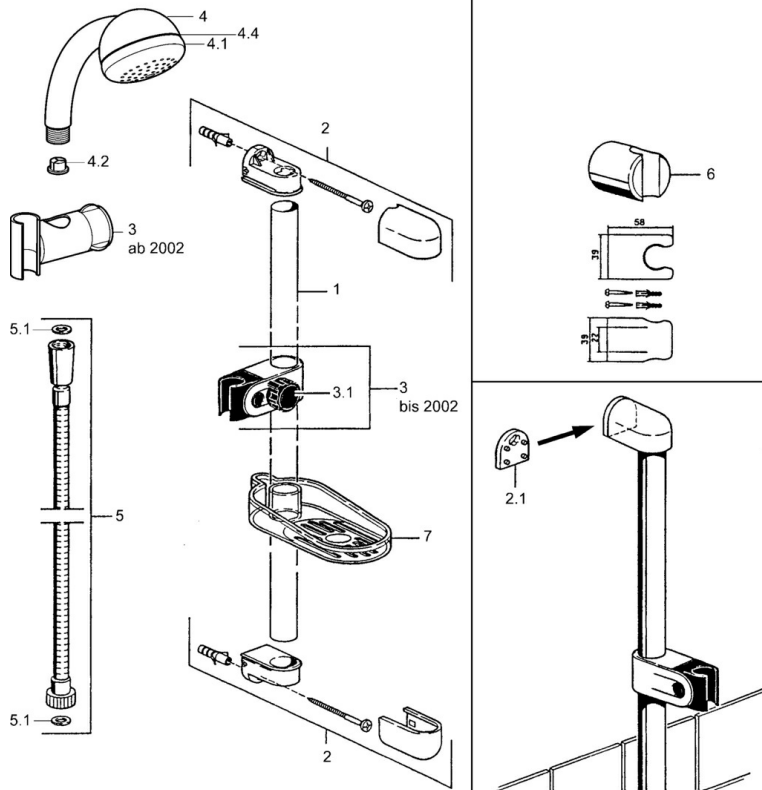

EAN: 4015474022201
static.hansa.com/04710100

- Shower solutions
- Wall mounted
- Chrome

Technical data

Technical properties

Hot water supply	max. +65°C
Working pressure	0.5-10 bar

Spare parts

SP04780260

	Name	Code
2	Wall hanger Discontinued	59911859
2.1	Spacer sleeve Discontinued	59911860
3	Slide for shower rail Discontinued	59906763
3.1	Knob Discontinued	59910553
4.1	Inner part Discontinued	59911439
4.2	Strainer	59906859
5	Shower hose, L=1250 Discontinued	59911863
5	Shower hose Discontinued	59911862
5.1	Gasket ring, d 21x12x2	59912304
6	Hand shower holder	59911864
7	Soap tray Discontinued	59911861