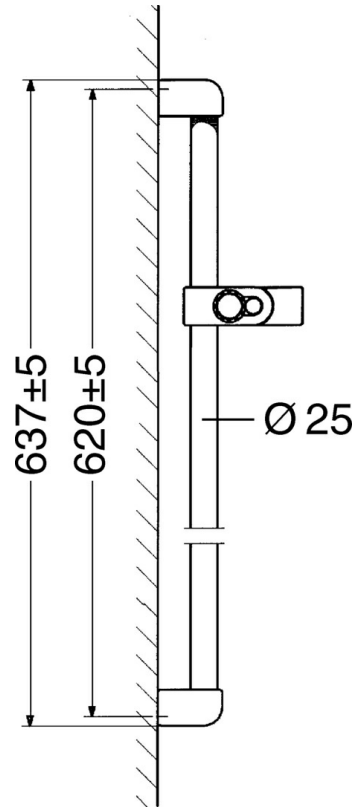

EAN: 4015474022201
static.hansa.com/04710100

- Shower solutions
- Wall mounted
- Chrome

Technical data

Technical properties

Hot water supply	max. +65°C
Working pressure	0.5-10 bar

Spare parts

SP04780260

	Name	Code
2	Wall hanger Discontinued	59911859
2.1	Spacer sleeve Discontinued	59911860
3	Slide for shower rail Discontinued	59906763
3.1	Knob Discontinued	59910553
4.1	Inner part Discontinued	59911439
4.2	Strainer	59906859
5	Shower hose, L=1250 Discontinued	59911863
5	Shower hose Discontinued	59911862
5.1	Gasket ring, d 21x12x2	59912304
6	Hand shower holder	59911864
7	Soap tray Discontinued	59911861