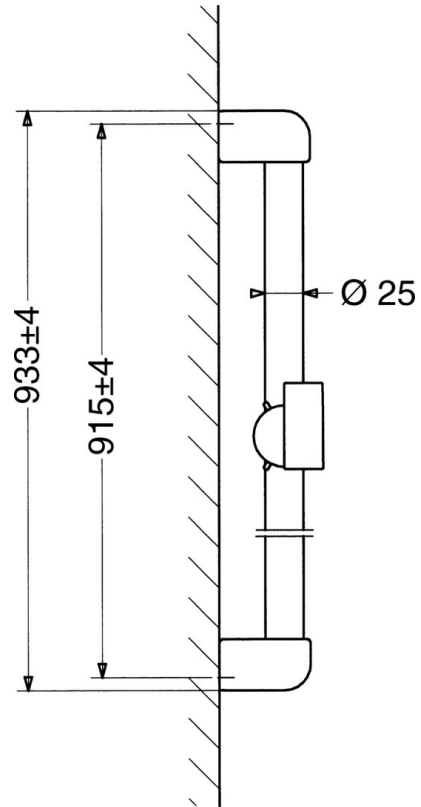

EAN: 4015474062122  
[static.hansa.com/04700200](http://static.hansa.com/04700200)

- Shower solutions
- Wall mounted
- Chrome

## Technical data

### Technical properties

Hot water supply	<b>max. +65°C</b>
Working pressure	<b>0.5-10 bar</b>

### SP04780260

	Name	Code
2	Wall hanger Discontinued	59911859
2.1	Spacer sleeve Discontinued	59911860
3	Slide for shower rail Discontinued	59906763
3.1	Knob Discontinued	59910553
4.1	Inner part Discontinued	59911439
4.2	Strainer	59906859
5	Shower hose, L=1250 Discontinued	59911863
5	Shower hose Discontinued	59911862
5.1	Gasket ring, d 21x12x2	59912304
6	Hand shower holder	59911864
7	Soap tray Discontinued	59911861