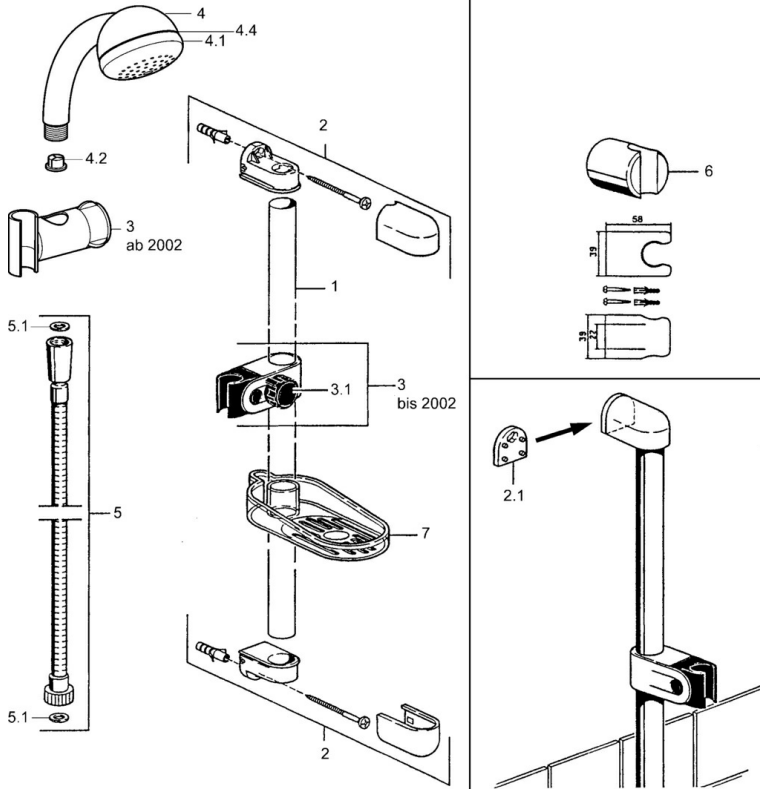

EAN: 4015474062122  
[static.hansa.com/04700200](http://static.hansa.com/04700200)

- Shower solutions
- Wall mounted
- Chrome

### Technical properties

Hot water supply	<b>max. +65°C</b>
Working pressure	<b>0.5-10 bar</b>

## Spare parts

### SP04780260

	Name	Code
2	Wall hanger Discontinued	59911859
2.1	Spacer sleeve Discontinued	59911860
3	Slide for shower rail Discontinued	59906763
3.1	Knob Discontinued	59910553
4.1	Inner part Discontinued	59911439
4.2	Strainer	59906859
5	Shower hose, L=1250 Discontinued	59911863
5	Shower hose Discontinued	59911862
5.1	Gasket ring, d 21x12x2	59912304
6	Hand shower holder	59911864
7	Soap tray Discontinued	59911861