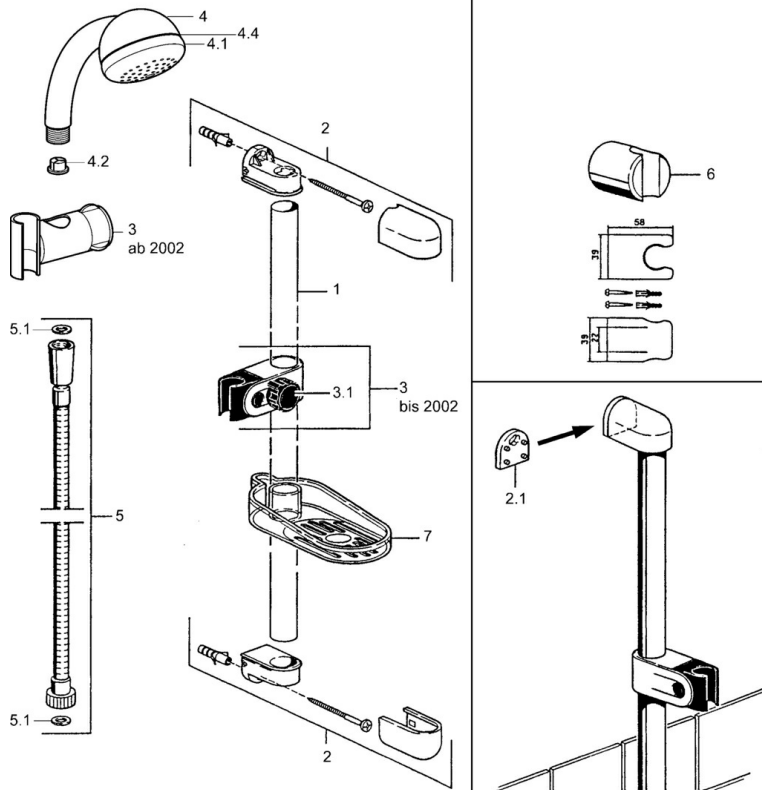

EAN: 4015474541269
static.hansa.com/04700100

- Shower solutions
- Wall mounted
- Chrome

Technical data

Technical properties

Hot water supply	max. +65°C
Working pressure	0.5-10 bar

Spare parts

SP04780260

	Name	Code
2	Wall hanger Discontinued	59911859
2.1	Spacer sleeve Discontinued	59911860
3	Slide for shower rail Discontinued	59906763
3.1	Knob Discontinued	59910553
4.1	Inner part Discontinued	59911439
4.2	Strainer	59906859
5	Shower hose, L=1250 Discontinued	59911863
5	Shower hose Discontinued	59911862
5.1	Gasket ring, d 21x12x2	59912304
6	Hand shower holder	59911864
7	Soap tray Discontinued	59911861