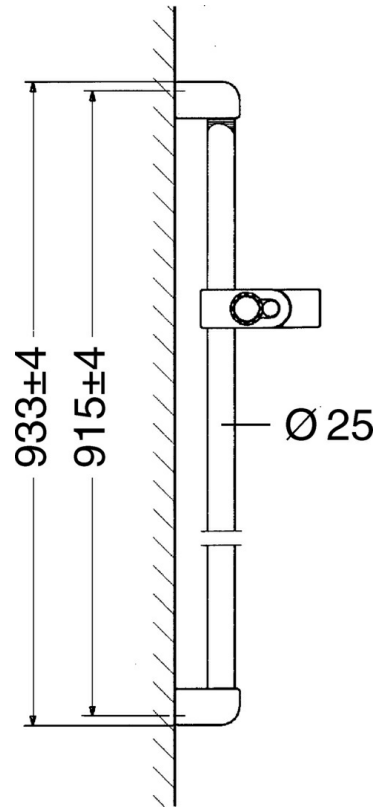

EAN: 4015474541269
static.hansa.com/04700100

- Shower solutions
- Wall mounted
- Chrome

Technical data

Technical properties

Hot water supply	max. +65°C
Working pressure	0.5-10 bar

Spare parts

SP04780260

	Name	Code
2	Wall hanger Discontinued	59911859
2.1	Spacer sleeve Discontinued	59911860
3	Slide for shower rail Discontinued	59906763
3.1	Knob Discontinued	59910553
4.1	Inner part Discontinued	59911439
4.2	Strainer	59906859
5	Shower hose, L=1250 Discontinued	59911863
5	Shower hose Discontinued	59911862
5.1	Gasket ring, d 21x12x2	59912304
6	Hand shower holder	59911864
7	Soap tray Discontinued	59911861