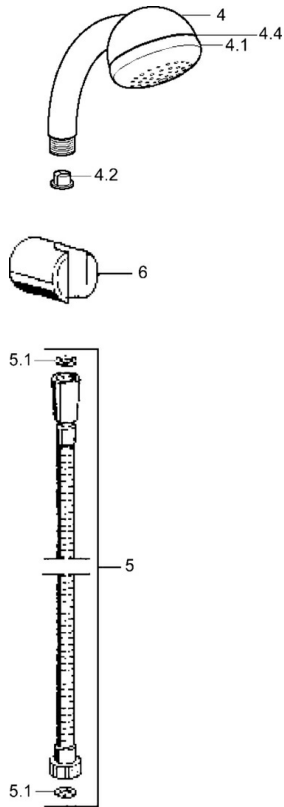

EAN: 4015474062221
static.hansa.com/04680280

- Shower solutions
- Wall mounted
- Chrome

Technical data

Technical properties

Hot water supply	max. +65°C
Working pressure	0.5-10 bar

Spare parts

SP04680260

	Name	Code
4.1	Inner part Discontinued	59911439
4.2	Strainer	59906859
5	Shower hose, L=1250 Discontinued	59911863
5.1	Gasket ring, d 21x12x2	59912304
6	Hand shower holder	59911864