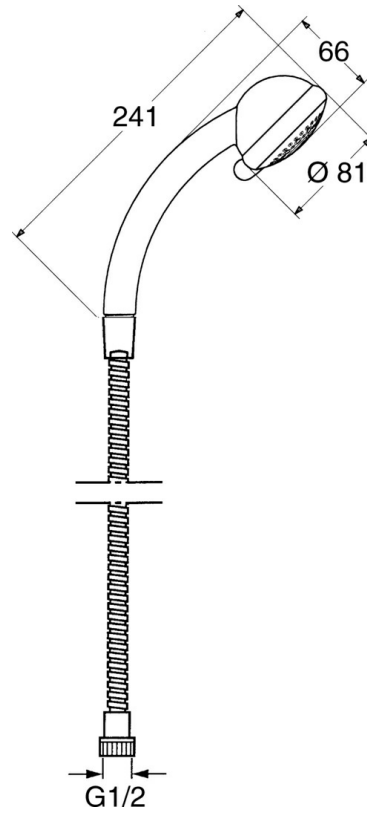

EAN: 4015474062221
static.hansa.com/04680280

- Shower solutions
- Wall mounted
- Chrome

Technical data

Technical properties

Hot water supply	max. +65°C
Working pressure	0.5-10 bar

Spare parts

SP04680260

	Name	Code
4.1	Inner part Discontinued	59911439
4.2	Strainer	59906859
5	Shower hose, L=1250 Discontinued	59911863
5.1	Gasket ring, d 21x12x2	59912304
6	Hand shower holder	59911864