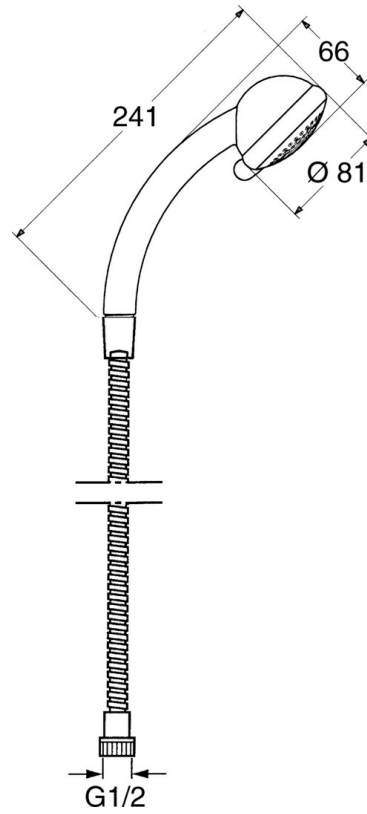

EAN: 4015474062214  
[static.hansa.com/04680270](https://static.hansa.com/04680270)

- Shower solutions
- Wall mounted
- Chrome

## Technical data

### Technical properties

Hot water supply	max. +65°C
Working pressure	0.5-10 bar

### SP04680260

	Name	Code
4.1	Inner part Discontinued	59911439
4.2	Strainer	59906859
5	Shower hose, L=1250 Discontinued	59911863
5.1	Gasket ring, d 21x12x2	59912304
6	Hand shower holder	59911864