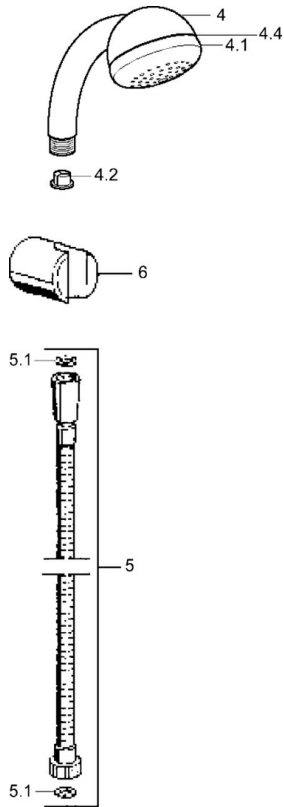

EAN: 4015474062214  
[static.hansa.com/04680270](https://static.hansa.com/04680270)

- Shower solutions
- Wall mounted
- Chrome

### Technical properties

Hot water supply	max. +65°C
Working pressure	0.5-10 bar

### SP04680260

	Name	Code
4.1	Inner part Discontinued	59911439
4.2	Strainer	59906859
5	Shower hose, L=1250 Discontinued	59911863
5.1	Gasket ring, d 21x12x2	59912304
6	Hand shower holder	59911864