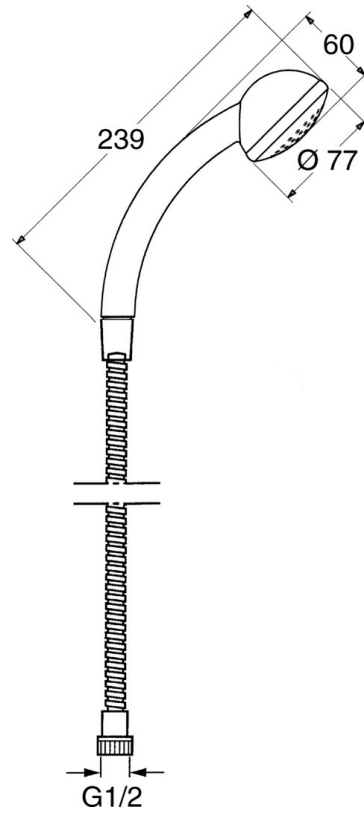

EAN: 4015474062290  
[static.hansa.com/04680261](https://static.hansa.com/04680261)

- Shower solutions
- Wall mounted
- Chrome

## Technical data

### Technical properties

Hot water supply	max. +65°C
Working pressure	0.5-10 bar

### SP04680260

	Name	Code
4.1	Inner part Discontinued	59911439
4.2	Strainer	59906859
5	Shower hose, L=1250 Discontinued	59911863
5.1	Gasket ring, d 21x12x2	59912304
6	Hand shower holder	59911864