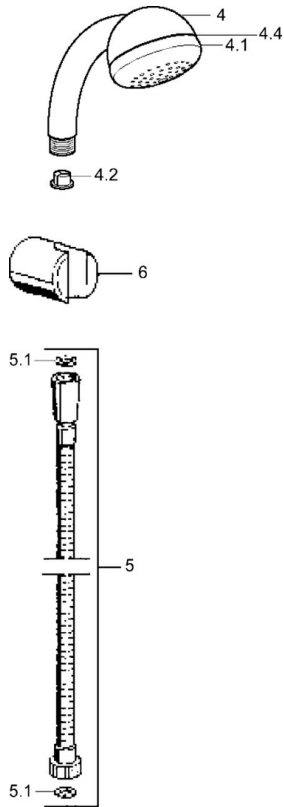

EAN: 4015474062290  
[static.hansa.com/04680261](https://static.hansa.com/04680261)

- Shower solutions
- Wall mounted
- Chrome

### Technical properties

Hot water supply	max. +65°C
Working pressure	0.5-10 bar

### SP04680260

	Name	Code
4.1	Inner part Discontinued	59911439
4.2	Strainer	59906859
5	Shower hose, L=1250 Discontinued	59911863
5.1	Gasket ring, d 21x12x2	59912304
6	Hand shower holder	59911864