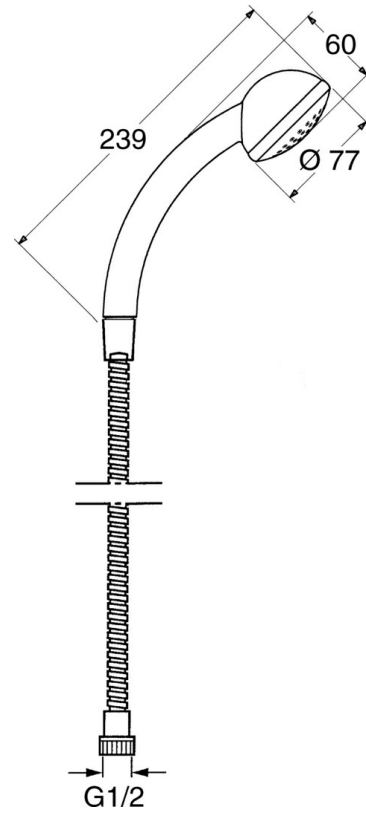

EAN: 4015474062207  
[static.hansa.com/04680260](https://static.hansa.com/04680260)

- Shower solutions
- Wall mounted
- Chrome

## Technical data

### Technical properties

Hot water supply	max. +65°C
Working pressure	0.5-10 bar

### SP04680260

	Name	Code
4.1	Inner part Discontinued	59911439
4.2	Strainer	59906859
5	Shower hose, L=1250 Discontinued	59911863
5.1	Gasket ring, d 21x12x2	59912304
6	Hand shower holder	59911864