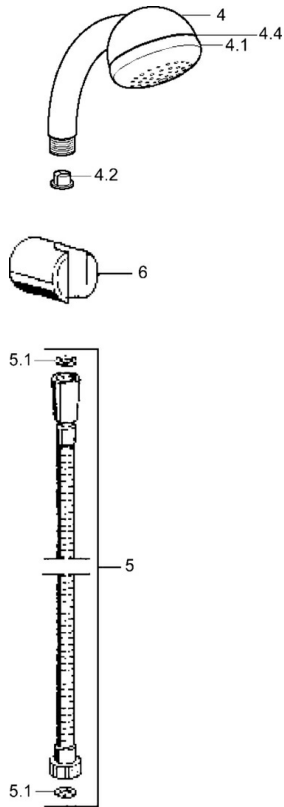

EAN: 4015474062207  
[static.hansa.com/04680260](https://static.hansa.com/04680260)

- Shower solutions
- Wall mounted
- Chrome

### Technical properties

Hot water supply	max. +65°C
Working pressure	0.5-10 bar

### SP04680260

	Name	Code
4.1	Inner part Discontinued	59911439
4.2	Strainer	59906859
5	Shower hose, L=1250 Discontinued	59911863
5.1	Gasket ring, d 21x12x2	59912304
6	Hand shower holder	59911864