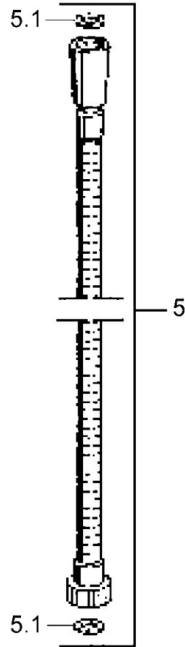

EAN: 4015474062283  
[static.hansa.com/04680210](http://static.hansa.com/04680210)

- Shower solutions
- Wall mounted
- Chrome

### Technical properties

Hot water supply	max. +65°C
Working pressure	0.5-10 bar

### SP04680200

	Name	Code
5	Shower hose, L=1250 Discontinued	59911863
5.1	Gasket ring, d 21x12x2	59912304
6	Hand shower holder	59911864