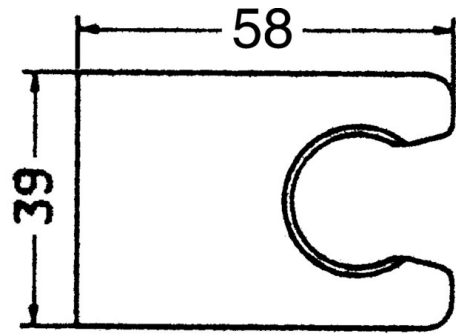

## Technical data

### SP04680200

	Name	Code
5	Shower hose, L=1250 Discontinued	59911863
5.1	Gasket ring, d 21x12x2	59912304
6	Hand shower holder	59911864