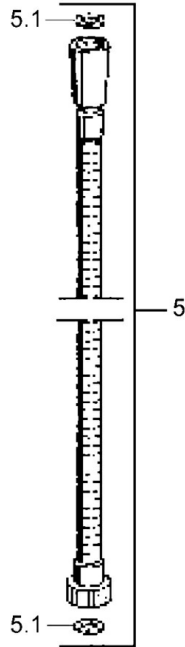

EAN: 4015474062191
static.hansa.com/04680200

- Shower solutions
- Wall mounted
- Chrome

Technical data

Technical properties

Hot water supply	max. +65°C
Working pressure	0.5-10 bar

Spare parts

SP04680200

	Name	Code
5	Shower hose, L=1250 Discontinued	59911863
5.1	Gasket ring, d 21x12x2	59912304
6	Hand shower holder	59911864