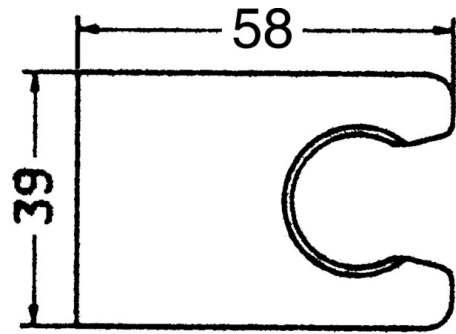

EAN: 4015474062191
static.hansa.com/04680200

- Shower solutions
- Wall mounted
- Chrome

Technical data

Technical properties

Hot water supply	max. +65°C
Working pressure	0.5-10 bar

Spare parts

SP04680200

	Name	Code
5	Shower hose, L=1250 Discontinued	59911863
5.1	Gasket ring, d 21x12x2	59912304
6	Hand shower holder	59911864