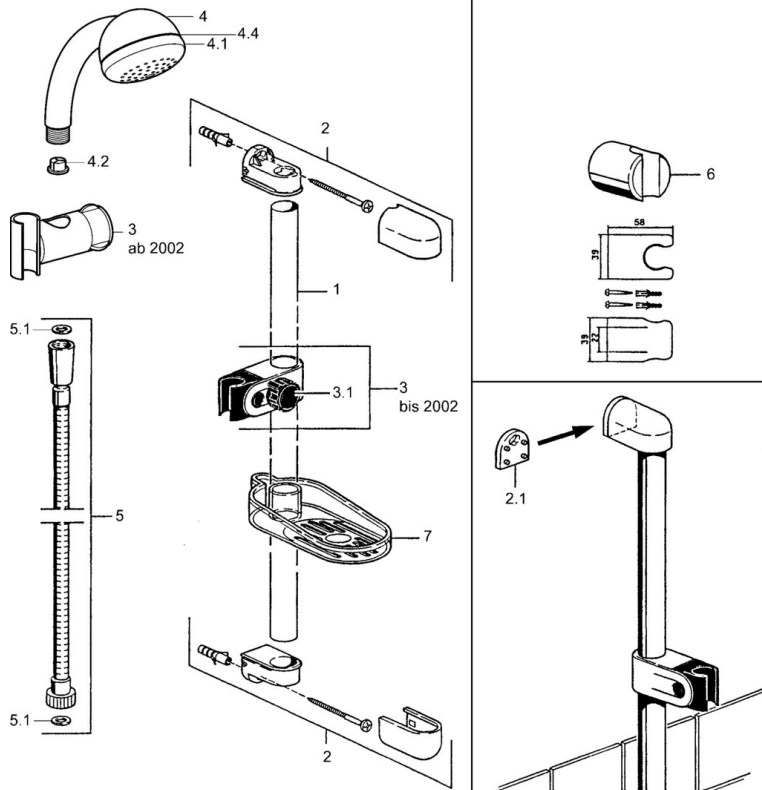

EAN: 4015474062153
static.hansa.com/04670280

- Shower solutions
- Wall mounted
- Chrome

Technical data

Technical properties

Hot water supply	max. +65°C
Working pressure	0.5-10 bar

Spare parts

SP04670260

	Name	Code
2	Wall hanger Discontinued	59911859
2.1	Spacer sleeve Discontinued	59911860
3	Slide for shower rail Discontinued	59906763
3.1	Knob Discontinued	59910553
4.1	Inner part Discontinued	59911439
4.2	Strainer	59906859
5	Shower hose, L=1250 Discontinued	59911863
5.1	Gasket ring, d 21x12x2	59912304
6	Hand shower holder	59911864
7	Soap tray Discontinued	59911861