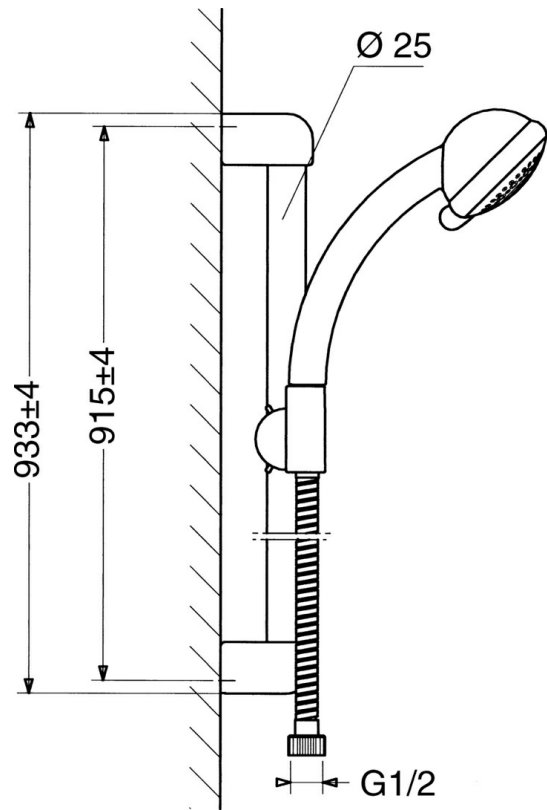

EAN: 4015474062153
static.hansa.com/04670280

- Shower solutions
- Wall mounted
- Chrome

Technical data

Technical properties

Hot water supply	max. +65°C
Working pressure	0.5-10 bar

Spare parts

SP04670260

	Name	Code
2	Wall hanger Discontinued	59911859
2.1	Spacer sleeve Discontinued	59911860
3	Slide for shower rail Discontinued	59906763
3.1	Knob Discontinued	59910553
4.1	Inner part Discontinued	59911439
4.2	Strainer	59906859
5	Shower hose, L=1250 Discontinued	59911863
5.1	Gasket ring, d 21x12x2	59912304
6	Hand shower holder	59911864
7	Soap tray Discontinued	59911861