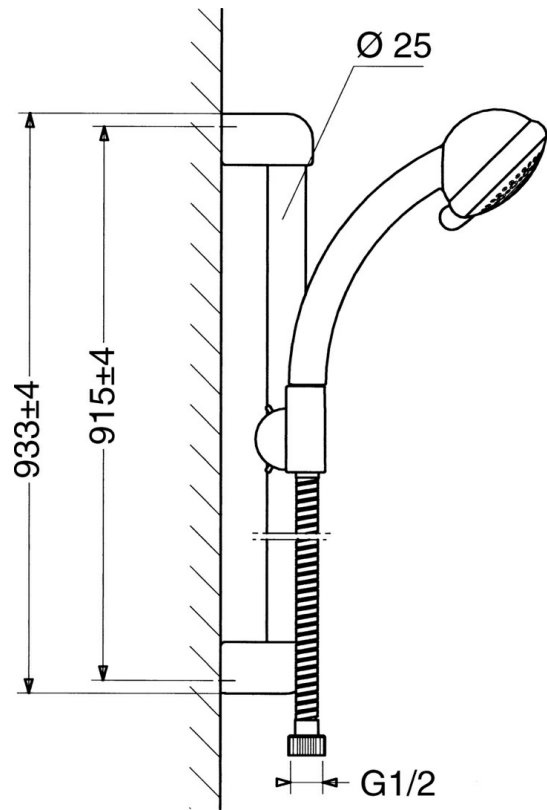

EAN: 4015474062146  
[static.hansa.com/04670270](https://static.hansa.com/04670270)

- Shower solutions
- Wall mounted
- Chrome

### Technical properties

Hot water supply	max. +65°C
Working pressure	0.5-10 bar

### SP04670260

	Name	Code
2	Wall hanger Discontinued	59911859
2.1	Spacer sleeve Discontinued	59911860
3	Slide for shower rail Discontinued	59906763
3.1	Knob Discontinued	59910553
4.1	Inner part Discontinued	59911439
4.2	Strainer	59906859
5	Shower hose, L=1250 Discontinued	59911863
5.1	Gasket ring, d 21x12x2	59912304
6	Hand shower holder	59911864
7	Soap tray Discontinued	59911861