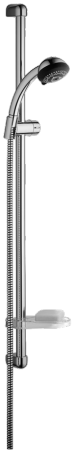

EAN: 4015474062146  
[static.hansa.com/04670270](https://static.hansa.com/04670270)

- Shower solutions
- Wall mounted
- Chrome

### Technical properties

Hot water supply	max. +65°C
Working pressure	0.5-10 bar

## Spare parts

### SP04670260

	Name	Code
2	Wall hanger Discontinued	59911859
2.1	Spacer sleeve Discontinued	59911860
3	Slide for shower rail Discontinued	59906763
3.1	Knob Discontinued	59910553
4.1	Inner part Discontinued	59911439
4.2	Strainer	59906859
5	Shower hose, L=1250 Discontinued	59911863
5.1	Gasket ring, d 21x12x2	59912304
6	Hand shower holder	59911864
7	Soap tray Discontinued	59911861