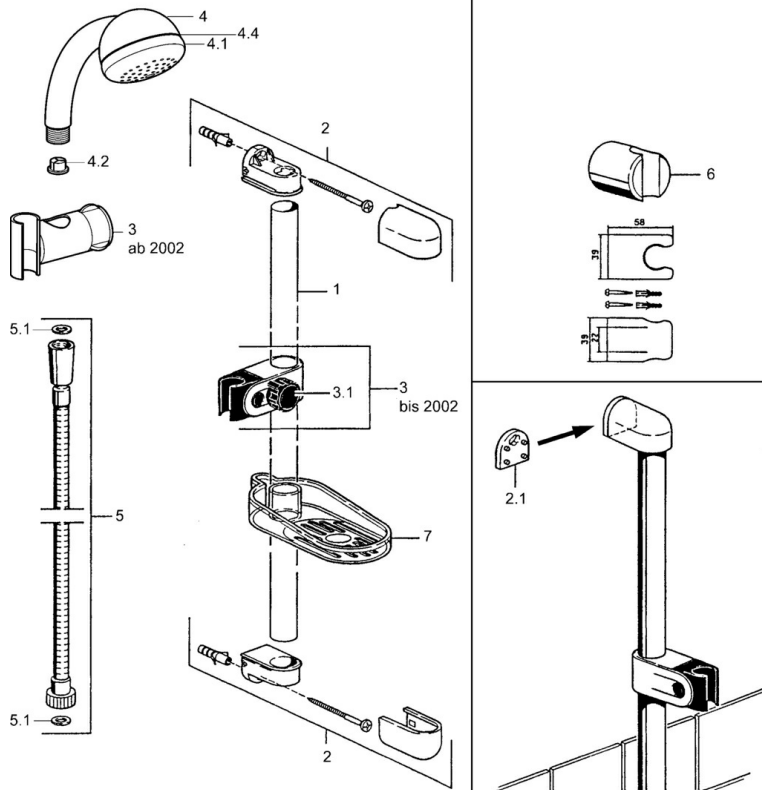

EAN: 4015474062146  
[static.hansa.com/04670270](https://static.hansa.com/04670270)

- Shower solutions
- Wall mounted
- Chrome

### Technical properties

Hot water supply	max. +65°C
Working pressure	0.5-10 bar

## Spare parts

### SP04670260

	Name	Code
2	Wall hanger Discontinued	59911859
2.1	Spacer sleeve Discontinued	59911860
3	Slide for shower rail Discontinued	59906763
3.1	Knob Discontinued	59910553
4.1	Inner part Discontinued	59911439
4.2	Strainer	59906859
5	Shower hose, L=1250 Discontinued	59911863
5.1	Gasket ring, d 21x12x2	59912304
6	Hand shower holder	59911864
7	Soap tray Discontinued	59911861