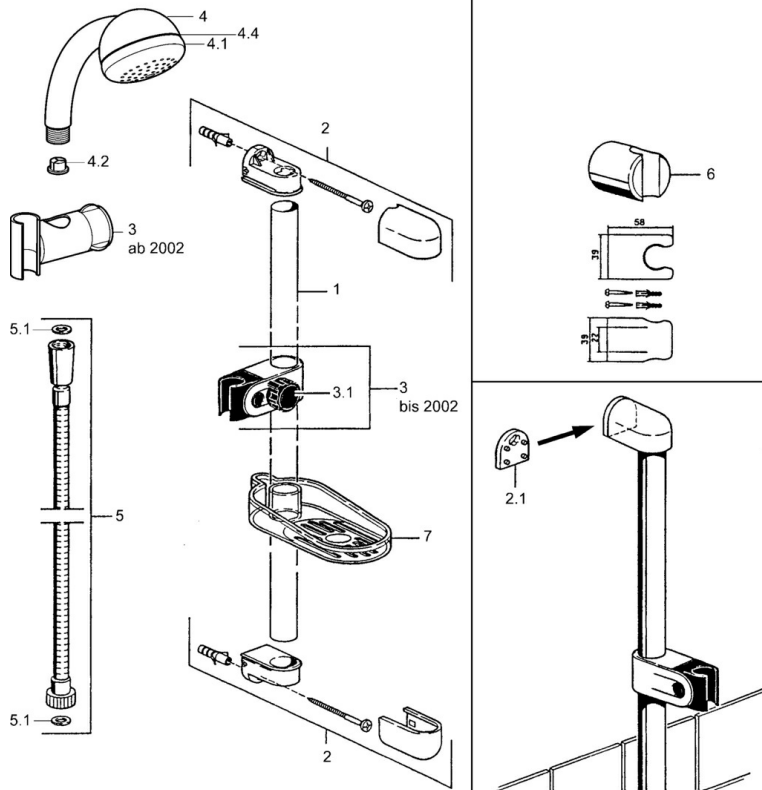

EAN: 4015474062139
static.hansa.com/04670260

- Shower solutions
- Wall mounted
- Chrome

Technical data

Technical properties

| | |
|------------------|------------|
| Hot water supply | max. +65°C |
| Working pressure | 0.5-10 bar |

Spare parts

SP04670260

| | Name | Code |
|-----|------------------------------------|----------|
| 2 | Wall hanger Discontinued | 59911859 |
| 2.1 | Spacer sleeve Discontinued | 59911860 |
| 3 | Slide for shower rail Discontinued | 59906763 |
| 3.1 | Knob Discontinued | 59910553 |
| 4.1 | Inner part Discontinued | 59911439 |
| 4.2 | Strainer | 59906859 |
| 5 | Shower hose, L=1250 Discontinued | 59911863 |
| 5.1 | Gasket ring, d 21x12x2 | 59912304 |
| 6 | Hand shower holder | 59911864 |
| 7 | Soap tray Discontinued | 59911861 |