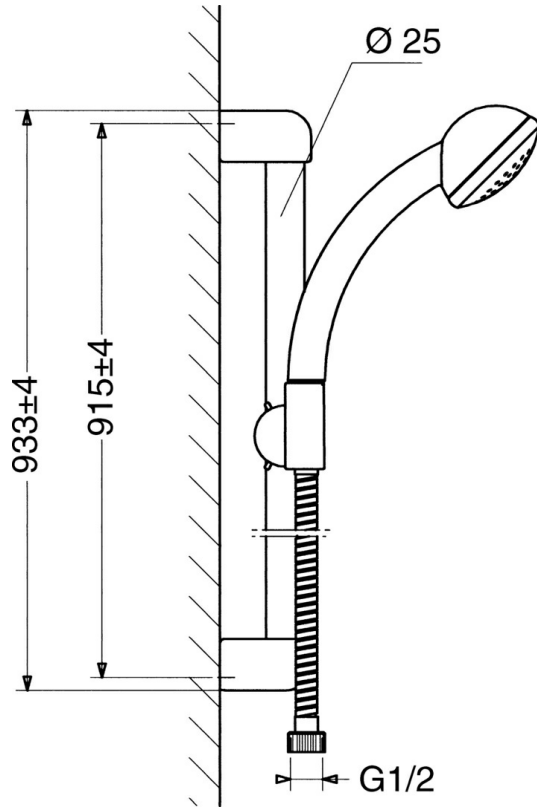

EAN: 4015474062139
static.hansa.com/04670260

- Shower solutions
- Wall mounted
- Chrome

Technical data

Technical properties

| | |
|------------------|------------|
| Hot water supply | max. +65°C |
| Working pressure | 0.5-10 bar |

Spare parts

SP04670260

| | Name | Code |
|-----|------------------------------------|----------|
| 2 | Wall hanger Discontinued | 59911859 |
| 2.1 | Spacer sleeve Discontinued | 59911860 |
| 3 | Slide for shower rail Discontinued | 59906763 |
| 3.1 | Knob Discontinued | 59910553 |
| 4.1 | Inner part Discontinued | 59911439 |
| 4.2 | Strainer | 59906859 |
| 5 | Shower hose, L=1250 Discontinued | 59911863 |
| 5.1 | Gasket ring, d 21x12x2 | 59912304 |
| 6 | Hand shower holder | 59911864 |
| 7 | Soap tray Discontinued | 59911861 |