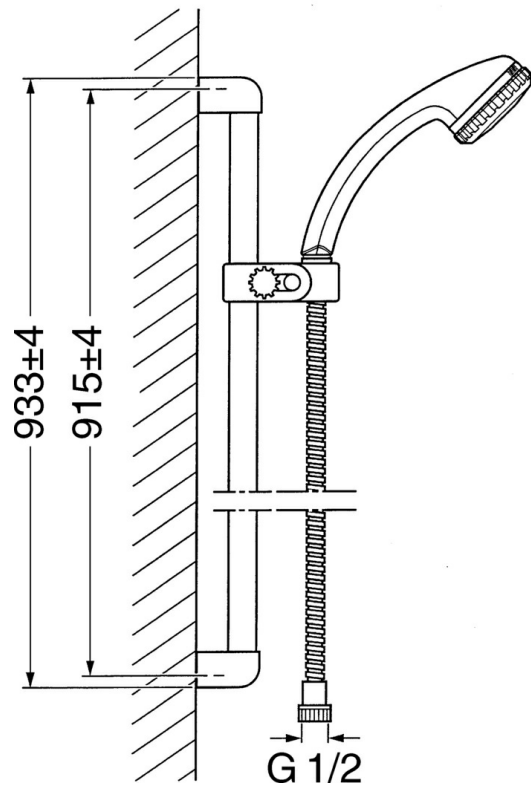

EAN: 4015474541207
static.hansa.com/04670180

- Shower solutions
- Wall mounted
- Chrome

Technical data

Technical properties

Hot water supply	max. +65°C
Working pressure	0.5-10 bar

Spare parts

SP04670260

	Name	Code
2	Wall hanger Discontinued	59911859
2.1	Spacer sleeve Discontinued	59911860
3	Slide for shower rail Discontinued	59906763
3.1	Knob Discontinued	59910553
4.1	Inner part Discontinued	59911439
4.2	Strainer	59906859
5	Shower hose, L=1250 Discontinued	59911863
5.1	Gasket ring, d 21x12x2	59912304
6	Hand shower holder	59911864
7	Soap tray Discontinued	59911861