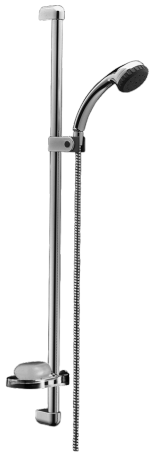

EAN: 4015474541207
static.hansa.com/04670180

- Shower solutions
- Wall mounted
- Chrome

Technical data

Technical properties

Hot water supply	max. +65°C
Working pressure	0.5-10 bar

Spare parts

SP04670260

	Name	Code
2	Wall hanger Discontinued	59911859
2.1	Spacer sleeve Discontinued	59911860
3	Slide for shower rail Discontinued	59906763
3.1	Knob Discontinued	59910553
4.1	Inner part Discontinued	59911439
4.2	Strainer	59906859
5	Shower hose, L=1250 Discontinued	59911863
5.1	Gasket ring, d 21x12x2	59912304
6	Hand shower holder	59911864
7	Soap tray Discontinued	59911861