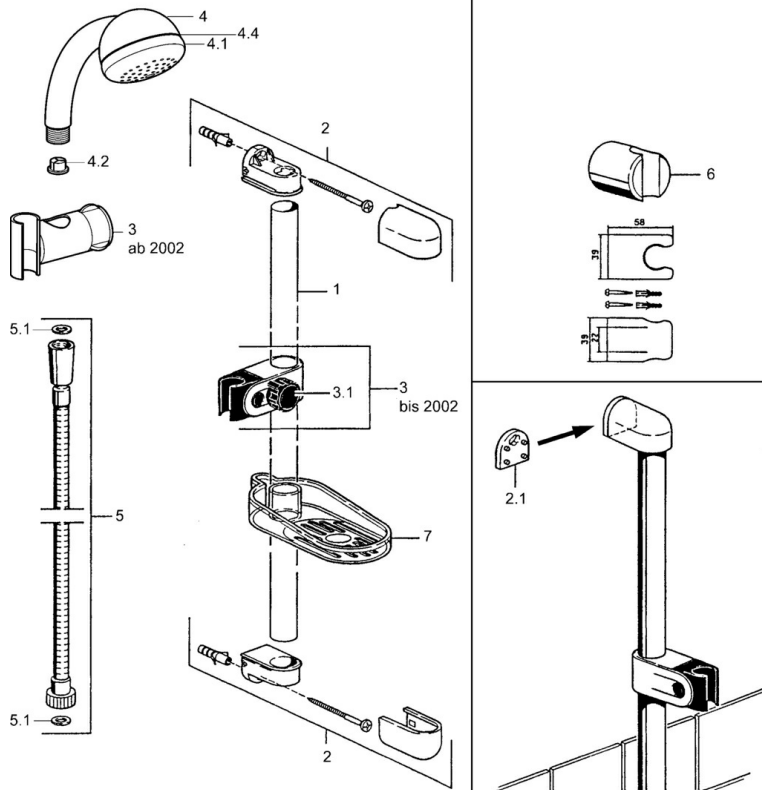

EAN: 4015474541207
static.hansa.com/04670180

- Shower solutions
- Wall mounted
- Chrome

Technical data

Technical properties

Hot water supply	max. +65°C
Working pressure	0.5-10 bar

Spare parts

SP04670260

	Name	Code
2	Wall hanger Discontinued	59911859
2.1	Spacer sleeve Discontinued	59911860
3	Slide for shower rail Discontinued	59906763
3.1	Knob Discontinued	59910553
4.1	Inner part Discontinued	59911439
4.2	Strainer	59906859
5	Shower hose, L=1250 Discontinued	59911863
5.1	Gasket ring, d 21x12x2	59912304
6	Hand shower holder	59911864
7	Soap tray Discontinued	59911861