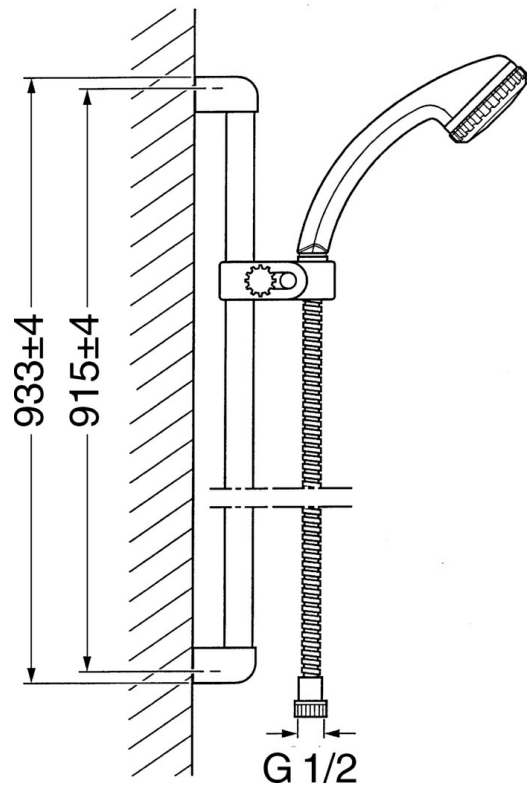

EAN: 4015474541191
static.hansa.com/04670170

- Shower solutions
- Wall mounted
- Chrome

Technical data

Technical properties

Hot water supply	max. +65°C
Working pressure	0.5-10 bar

Spare parts

SP04670260

	Name	Code
2	Wall hanger Discontinued	59911859
2.1	Spacer sleeve Discontinued	59911860
3	Slide for shower rail Discontinued	59906763
3.1	Knob Discontinued	59910553
4.1	Inner part Discontinued	59911439
4.2	Strainer	59906859
5	Shower hose, L=1250 Discontinued	59911863
5.1	Gasket ring, d 21x12x2	59912304
6	Hand shower holder	59911864
7	Soap tray Discontinued	59911861