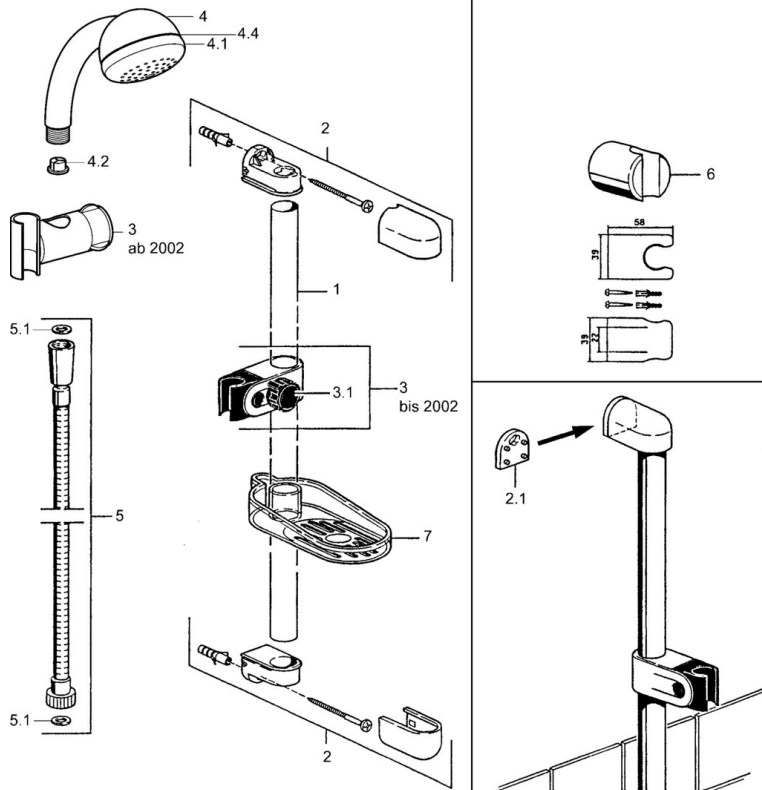

EAN: 4015474541191
static.hansa.com/04670170

- Shower solutions
- Wall mounted
- Chrome

Technical data

Technical properties

Hot water supply	max. +65°C
Working pressure	0.5-10 bar

Spare parts

SP04670260

	Name	Code
2	Wall hanger Discontinued	59911859
2.1	Spacer sleeve Discontinued	59911860
3	Slide for shower rail Discontinued	59906763
3.1	Knob Discontinued	59910553
4.1	Inner part Discontinued	59911439
4.2	Strainer	59906859
5	Shower hose, L=1250 Discontinued	59911863
5.1	Gasket ring, d 21x12x2	59912304
6	Hand shower holder	59911864
7	Soap tray Discontinued	59911861