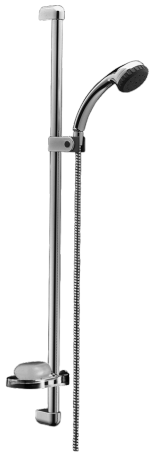

EAN: 4015474541191
static.hansa.com/04670170

- Shower solutions
- Wall mounted
- Chrome

Technical data

Technical properties

Hot water supply	max. +65°C
Working pressure	0.5-10 bar

Spare parts

SP04670260

	Name	Code
2	Wall hanger Discontinued	59911859
2.1	Spacer sleeve Discontinued	59911860
3	Slide for shower rail Discontinued	59906763
3.1	Knob Discontinued	59910553
4.1	Inner part Discontinued	59911439
4.2	Strainer	59906859
5	Shower hose, L=1250 Discontinued	59911863
5.1	Gasket ring, d 21x12x2	59912304
6	Hand shower holder	59911864
7	Soap tray Discontinued	59911861