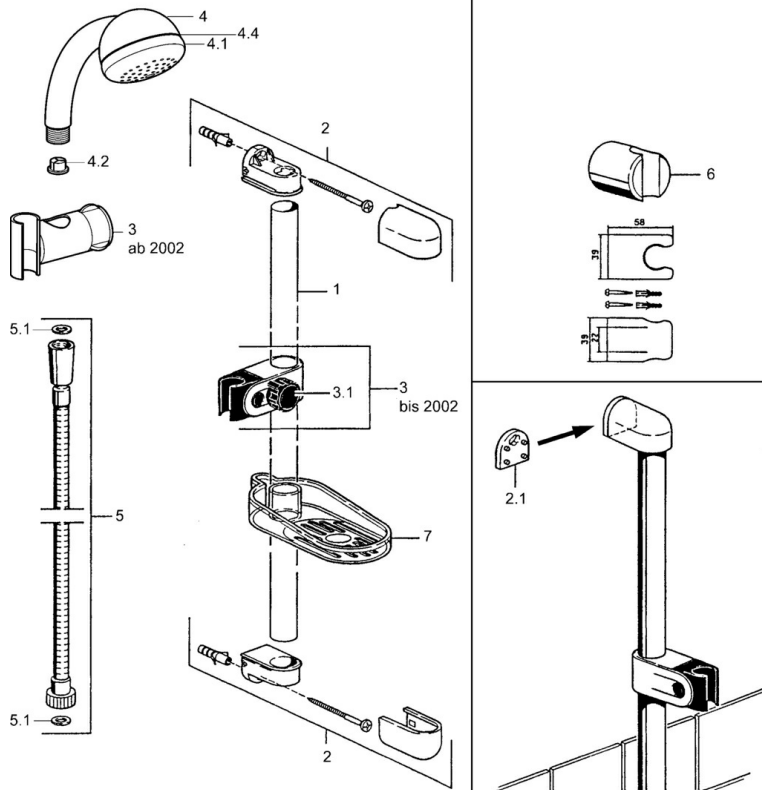

EAN: 4015474541184
static.hansa.com/04670160

- Shower solutions
- Wall mounted
- Chrome

Technical data

Technical properties

Hot water supply	max. +65°C
Working pressure	0.5-10 bar

Spare parts

SP04670260

	Name	Code
2	Wall hanger Discontinued	59911859
2.1	Spacer sleeve Discontinued	59911860
3	Slide for shower rail Discontinued	59906763
3.1	Knob Discontinued	59910553
4.1	Inner part Discontinued	59911439
4.2	Strainer	59906859
5	Shower hose, L=1250 Discontinued	59911863
5.1	Gasket ring, d 21x12x2	59912304
6	Hand shower holder	59911864
7	Soap tray Discontinued	59911861