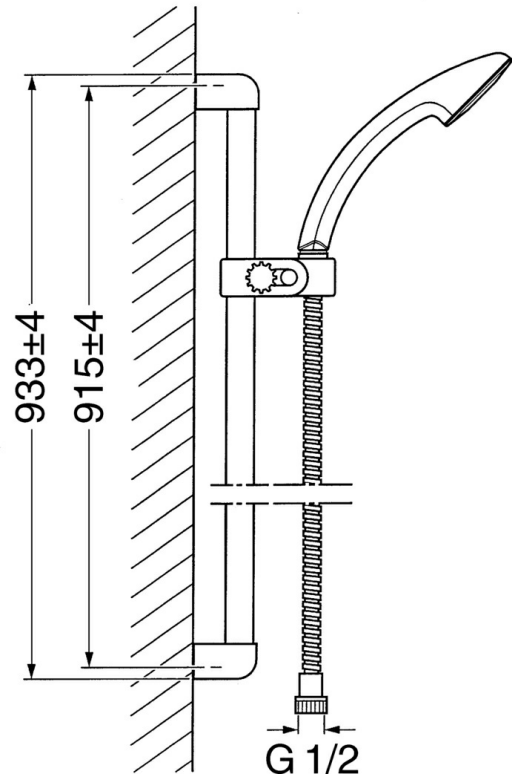

EAN: 4015474541184
static.hansa.com/04670160

- Shower solutions
- Wall mounted
- Chrome

Technical data

Technical properties

Hot water supply	max. +65°C
Working pressure	0.5-10 bar

Spare parts

SP04670260

	Name	Code
2	Wall hanger Discontinued	59911859
2.1	Spacer sleeve Discontinued	59911860
3	Slide for shower rail Discontinued	59906763
3.1	Knob Discontinued	59910553
4.1	Inner part Discontinued	59911439
4.2	Strainer	59906859
5	Shower hose, L=1250 Discontinued	59911863
5.1	Gasket ring, d 21x12x2	59912304
6	Hand shower holder	59911864
7	Soap tray Discontinued	59911861