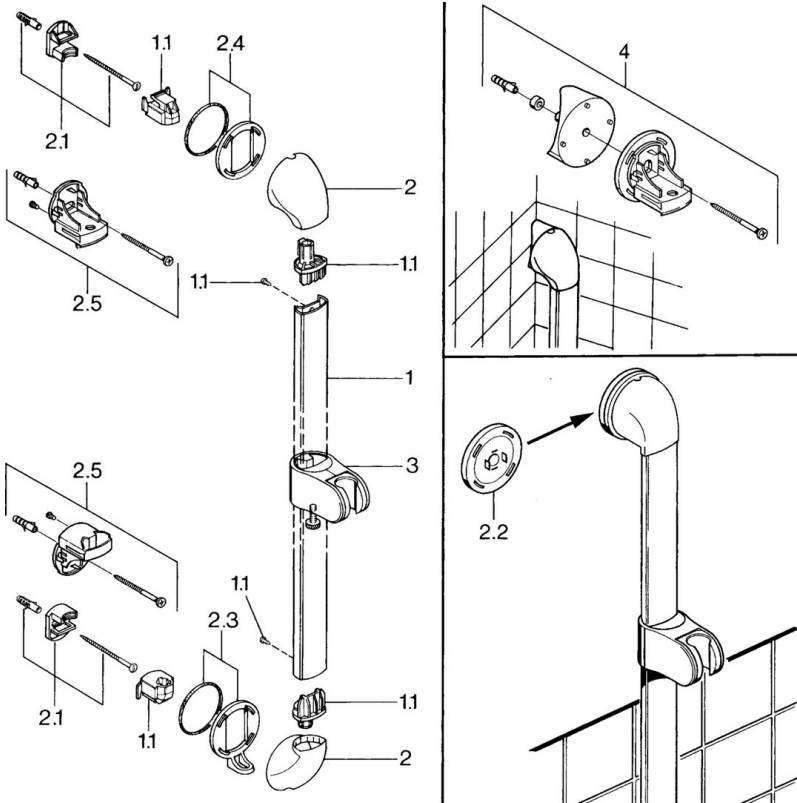

EAN: 4015474684591  
[static.hansa.com/0458014090](https://static.hansa.com/0458014090)

- Shower solutions
- Wall mounted
- Chrome/Gold
- Adjustable shower rail bracket, Shower hose (1600 mm), Twist guard for shower hose
- Litter filter(s)
- 3 spray functions

### Technical properties

Hot water supply	<b>max. +65°C</b>
Working pressure	<b>0.5-5 bar</b>

### SP04570100

	Name	Code
1.1	Plug Discontinued	59911291
2	Covering cap White Discontinued	59911459
2	Cover Discontinued	59911457
2	Covering cap Aranja Discontinued	59911463
2	Cover Discontinued	59911458
2	Covering cap Edelmessing Discontinued	59911462
2.1	Fixing set, (-2015) Discontinued	59911299
2.2	Spacer ring Discontinued	59911300
2.3	Decorative ring Edelmessing Discontinued	59911306
2.3	Ring Discontinued	59911301
2.4	Decorative ring Aranja Discontinued	59911314
2.4	Ring Discontinued	59911308
2.5	Wall bracket	59911466
3	Slide for shower rail Chrome/Satin Discontinued	59911316
3	Slide for shower rail Discontinued	59911315
3	Slide for shower rail White Discontinued	59911317
3.5	Covering cap Edelmessing Discontinued	59911462