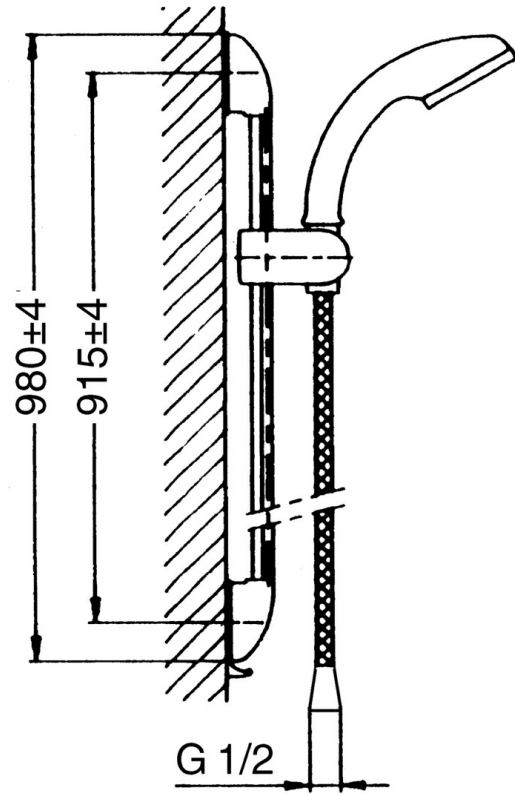

EAN: 4015474684591  
[static.hansa.com/0458014090](https://static.hansa.com/0458014090)

- Shower solutions
- Wall mounted
- Chrome/Gold
- Adjustable shower rail bracket, Shower hose (1600 mm), Twist guard for shower hose
- Litter filter(s)
- 3 spray functions

### Technical properties

Hot water supply	<b>max. +65°C</b>
Working pressure	<b>0.5-5 bar</b>

### SP04570100

	Name	Code
1.1	Plug Discontinued	59911291
2	Covering cap White Discontinued	59911459
2	Cover Discontinued	59911457
2	Covering cap Aranja Discontinued	59911463
2	Cover Discontinued	59911458
2	Covering cap Edelmessing Discontinued	59911462
2.1	Fixing set, (-2015) Discontinued	59911299
2.2	Spacer ring Discontinued	59911300
2.3	Decorative ring Edelmessing Discontinued	59911306
2.3	Ring Discontinued	59911301
2.4	Decorative ring Aranja Discontinued	59911314
2.4	Ring Discontinued	59911308
2.5	Wall bracket	59911466
3	Slide for shower rail Chrome/Satin Discontinued	59911316
3	Slide for shower rail Discontinued	59911315
3	Slide for shower rail White Discontinued	59911317
3.5	Covering cap Edelmessing Discontinued	59911462