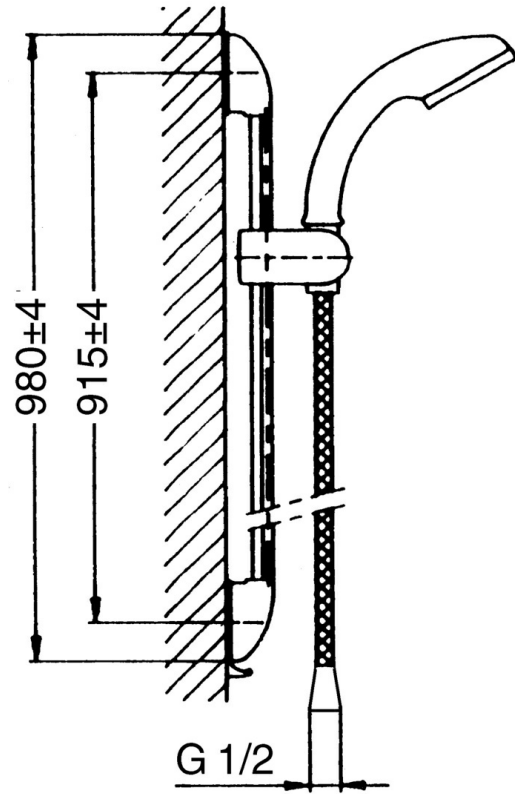

EAN: 4015474671836
static.hansa.com/0458014082

- Shower solutions
- Wall mounted
- White
- Adjustable shower rail bracket, Shower hose (1600 mm), Twist guard for shower hose
- Litter filter(s)
- 3 spray functions

Technical data

Technical properties

Hot water supply	max. +65°C
Working pressure	0.5-5 bar

Spare parts

SP04570100

	Name	Code
1.1	Plug Discontinued	59911291
2	Covering cap White Discontinued	59911459
2	Cover Discontinued	59911457
2	Covering cap Aranja Discontinued	59911463
2	Cover Discontinued	59911458
2	Covering cap Edelmessing Discontinued	59911462
2.1	Fixing set, (-2015) Discontinued	59911299
2.2	Spacer ring Discontinued	59911300
2.3	Decorative ring Edelmessing Discontinued	59911306
2.3	Ring Discontinued	59911301
2.4	Decorative ring Aranja Discontinued	59911314
2.4	Ring Discontinued	59911308
2.5	Wall bracket	59911466
3	Slide for shower rail Chrome/Satin Discontinued	59911316
3	Slide for shower rail Discontinued	59911315
3	Slide for shower rail White Discontinued	59911317
3.5	Covering cap Edelmessing Discontinued	59911462