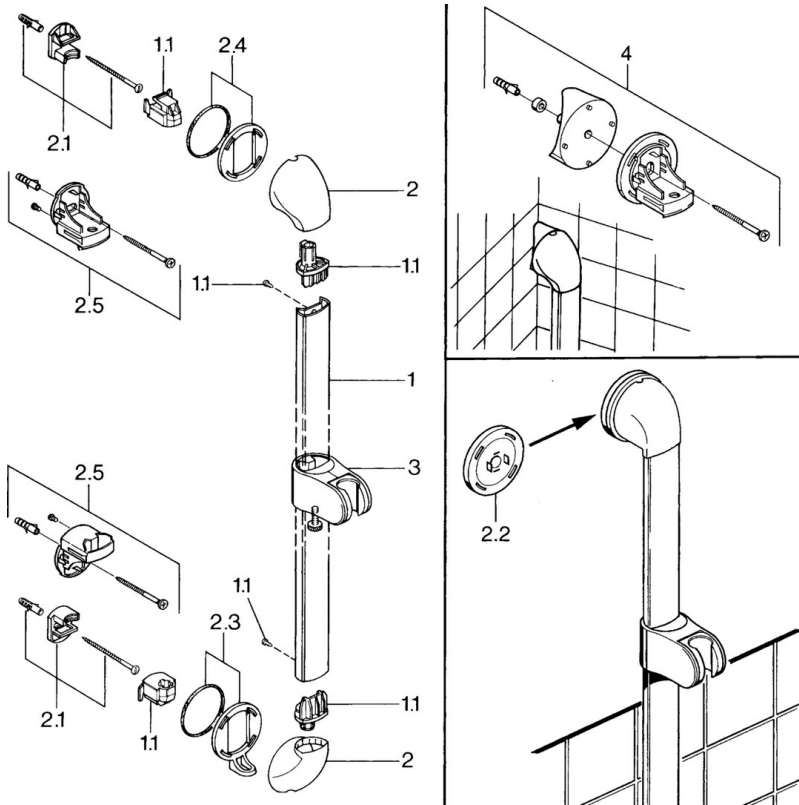

EAN: 4015474671836
static.hansa.com/0458014082

- Shower solutions
- Wall mounted
- White
- Adjustable shower rail bracket, Shower hose (1600 mm), Twist guard for shower hose
- Litter filter(s)
- 3 spray functions

Technical data

Technical properties

Hot water supply	max. +65°C
Working pressure	0.5-5 bar

Spare parts

SP04570100

	Name	Code
1.1	Plug Discontinued	59911291
2	Covering cap White Discontinued	59911459
2	Cover Discontinued	59911457
2	Covering cap Aranja Discontinued	59911463
2	Cover Discontinued	59911458
2	Covering cap Edelmessing Discontinued	59911462
2.1	Fixing set, (-2015) Discontinued	59911299
2.2	Spacer ring Discontinued	59911300
2.3	Decorative ring Edelmessing Discontinued	59911306
2.3	Ring Discontinued	59911301
2.4	Decorative ring Aranja Discontinued	59911314
2.4	Ring Discontinued	59911308
2.5	Wall bracket	59911466
3	Slide for shower rail Chrome/Satin Discontinued	59911316
3	Slide for shower rail Discontinued	59911315
3	Slide for shower rail White Discontinued	59911317
3.5	Covering cap Edelmessing Discontinued	59911462