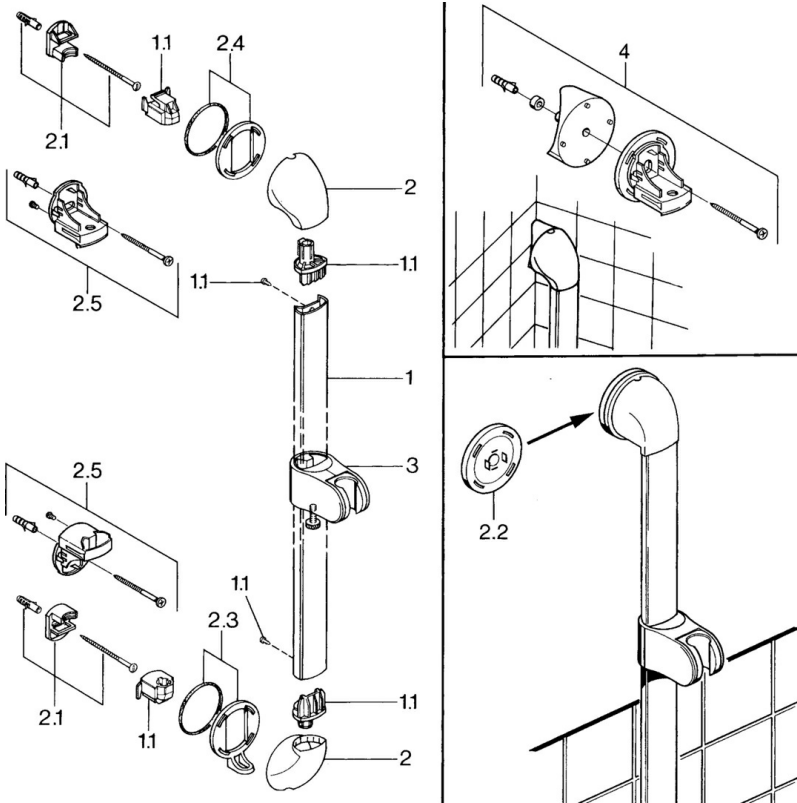

EAN: 4015474671768
static.hansa.com/04580140

- Shower solutions
- Wall mounted
- Chrome
- Adjustable shower rail bracket, Shower hose (1600 mm), Twist guard for shower hose
- Litter filter(s)
- 3 spray functions

Technical data

Technical properties

Hot water supply	max. +65°C
Working pressure	0.5-5 bar

Spare parts

SP04570100

	Name	Code
1.1	Plug Discontinued	59911291
2	Covering cap White Discontinued	59911459
2	Cover Discontinued	59911457
2	Covering cap Aranja Discontinued	59911463
2	Cover Discontinued	59911458
2	Covering cap Edelmessing Discontinued	59911462
2.1	Fixing set, (-2015) Discontinued	59911299
2.2	Spacer ring Discontinued	59911300
2.3	Decorative ring Edelmessing Discontinued	59911306
2.3	Ring Discontinued	59911301
2.4	Decorative ring Aranja Discontinued	59911314
2.4	Ring Discontinued	59911308
2.5	Wall bracket	59911466
3	Slide for shower rail Chrome/Satin Discontinued	59911316
3	Slide for shower rail Discontinued	59911315
3	Slide for shower rail White Discontinued	59911317
3.5	Covering cap Edelmessing Discontinued	59911462