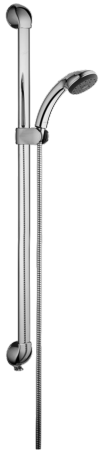

EAN: 4015474671768
static.hansa.com/04580140

- Shower solutions
- Wall mounted
- Chrome
- Adjustable shower rail bracket, Shower hose (1600 mm), Twist guard for shower hose
- Litter filter(s)
- 3 spray functions

Technical data

Technical properties

Hot water supply	max. +65°C
Working pressure	0.5-5 bar

Spare parts

SP04570100

	Name	Code
1.1	Plug Discontinued	59911291
2	Covering cap White Discontinued	59911459
2	Cover Discontinued	59911457
2	Covering cap Aranja Discontinued	59911463
2	Cover Discontinued	59911458
2	Covering cap Edelmessing Discontinued	59911462
2.1	Fixing set, (-2015) Discontinued	59911299
2.2	Spacer ring Discontinued	59911300
2.3	Decorative ring Edelmessing Discontinued	59911306
2.3	Ring Discontinued	59911301
2.4	Decorative ring Aranja Discontinued	59911314
2.4	Ring Discontinued	59911308
2.5	Wall bracket	59911466
3	Slide for shower rail Chrome/Satin Discontinued	59911316
3	Slide for shower rail Discontinued	59911315
3	Slide for shower rail White Discontinued	59911317
3.5	Covering cap Edelmessing Discontinued	59911462