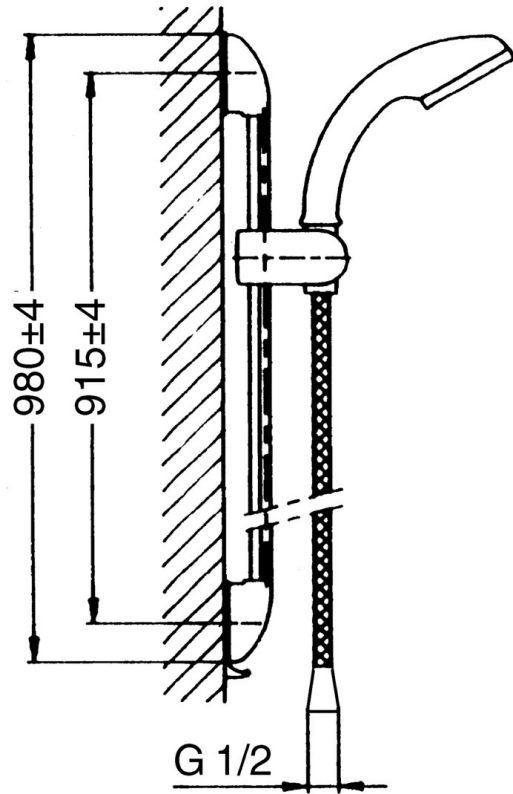

EAN: 4015474671768
static.hansa.com/04580140

- Shower solutions
- Wall mounted
- Chrome
- Adjustable shower rail bracket, Shower hose (1600 mm), Twist guard for shower hose
- Litter filter(s)
- 3 spray functions

Technical data

Technical properties

Hot water supply	max. +65°C
Working pressure	0.5-5 bar

Spare parts

SP04570100

	Name	Code
1.1	Plug Discontinued	59911291
2	Covering cap White Discontinued	59911459
2	Cover Discontinued	59911457
2	Covering cap Aranja Discontinued	59911463
2	Cover Discontinued	59911458
2	Covering cap Edelmessing Discontinued	59911462
2.1	Fixing set, (-2015) Discontinued	59911299
2.2	Spacer ring Discontinued	59911300
2.3	Decorative ring Edelmessing Discontinued	59911306
2.3	Ring Discontinued	59911301
2.4	Decorative ring Aranja Discontinued	59911314
2.4	Ring Discontinued	59911308
2.5	Wall bracket	59911466
3	Slide for shower rail Chrome/Satin Discontinued	59911316
3	Slide for shower rail Discontinued	59911315
3	Slide for shower rail White Discontinued	59911317
3.5	Covering cap Edelmessing Discontinued	59911462