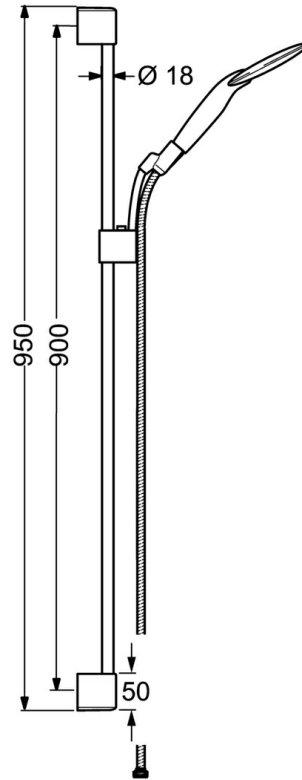

EAN: 4015474143852
static.hansa.com/0456032078

- Shower solutions
- Wall mounted
- Chrome

Technical data

Technical properties

Hot water supply	max. +65°C
Working pressure	0.5-5 bar

Spare parts

SP0455030078

	Name	Code
2	Wall bracket	59913177
2.1	Fixing set	59913178
2.2	Screw, M5x8, SW2.5	59904755
2.3	Screw, M5x6, SW2.5	59912617
2.4	Cover plug	59911840
2.5	Spacer ring	59913179
3	Slide for shower rail	59913176