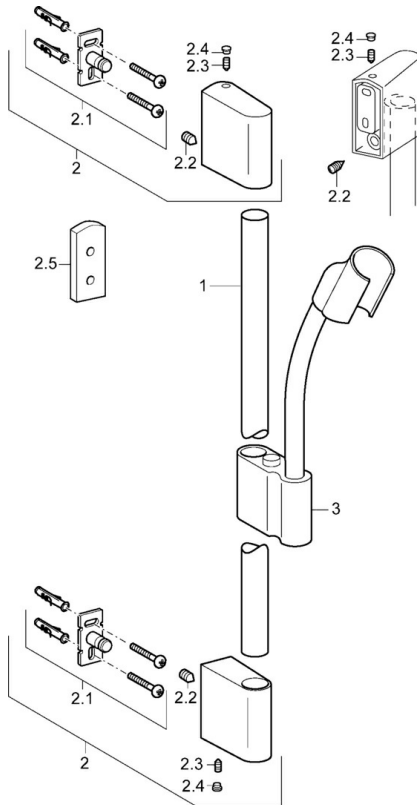

EAN: 4015474143852
static.hansa.com/0456032078

- Shower solutions
- Wall mounted
- Chrome

Technical data

Technical properties

Hot water supply	max. +65°C
Working pressure	0.5-5 bar

Spare parts

SP0455030078

	Name	Code
2	Wall bracket	59913177
2.1	Fixing set	59913178
2.2	Screw, M5x8, SW2.5	59904755
2.3	Screw, M5x6, SW2.5	59912617
2.4	Cover plug	59911840
2.5	Spacer ring	59913179
3	Slide for shower rail	59913176