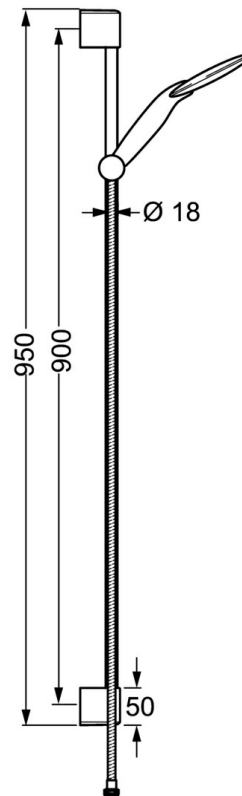

EAN: 4015474143906
static.hansa.com/04560220

- Shower solutions
- Wall mounted
- Chrome
- Adjustable shower rail bracket, Shower hose (1750 mm), Anti limescale technology (easy to clean)
- Litter filter(s)
- Flexible length / can be shortened
- 2 spray functions

Technical data

Technical properties

Hot water supply	max. +65°C
Working pressure	0.5-5 bar

Spare parts

SP04550200

	Name	Code
2	Wall bracket	59913177
2.1	Fixing set	59913178
2.2	Screw, M5x8, SW2.5	59904755
2.3	Screw, M5x6, SW2.5	59912617
2.4	Cover plug	59911840
2.5	Spacer ring	59913179
3	Slide for shower rail, d 18 mm	59912781