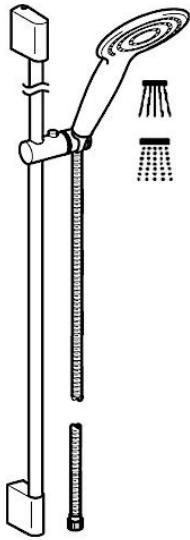

EAN: 4015474143906
static.hansa.com/04560220

- Shower solutions
- Wall mounted
- Chrome
- Adjustable shower rail bracket, Shower hose (1750 mm), Anti limescale technology (easy to clean)
- Litter filter(s)
- Flexible length / can be shortened
- 2 spray functions

Technical data

Technical properties

Hot water supply	max. +65°C
Working pressure	0.5-5 bar

Spare parts

SP04550200

	Name	Code
2	Wall bracket	59913177
2.1	Fixing set	59913178
2.2	Screw, M5x8, SW2.5	59904755
2.3	Screw, M5x6, SW2.5	59912617
2.4	Cover plug	59911840
2.5	Spacer ring	59913179
3	Slide for shower rail, d 18 mm	59912781