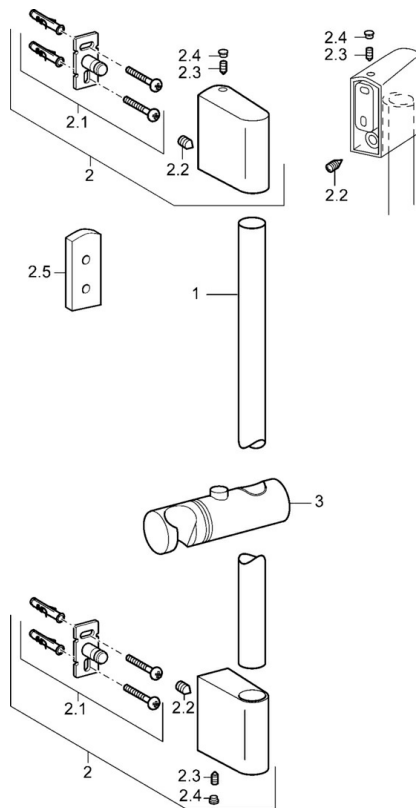

EAN: 4015474143906
static.hansa.com/04560220

- Shower solutions
- Wall mounted
- Chrome
- Adjustable shower rail bracket, Shower hose (1750 mm), Anti limescale technology (easy to clean)
- Litter filter(s)
- Flexible length / can be shortened
- 2 spray functions

Technical data

Technical properties

Hot water supply	max. +65°C
Working pressure	0.5-5 bar

Spare parts

SP04550200

	Name	Code
2	Wall bracket	59913177
2.1	Fixing set	59913178
2.2	Screw, M5x8, SW2.5	59904755
2.3	Screw, M5x6, SW2.5	59912617
2.4	Cover plug	59911840
2.5	Spacer ring	59913179
3	Slide for shower rail, d 18 mm	59912781