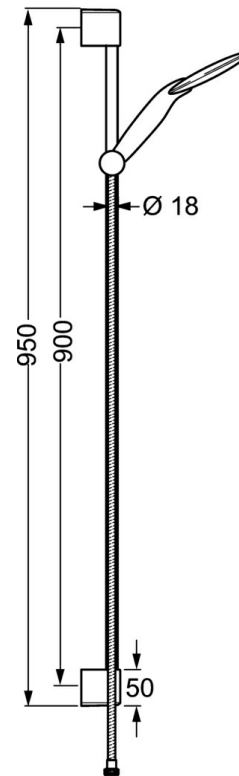

EAN: 4015474144880  
[static.hansa.com/04560210](http://static.hansa.com/04560210)

- Shower solutions
- Wall mounted
- Chrome
- Adjustable shower rail bracket, Shower hose (1750 mm), Anti limescale technology (easy to clean)
- Rain - Even and strong water stream
- Litter filter(s)
- Flexible length / can be shortened
- Laminar spray, without air addition
- 1 spray function

### Technical properties

|                  |                   |
|------------------|-------------------|
| Hot water supply | <b>max. +65°C</b> |
| Working pressure | <b>0.5-5 bar</b>  |

### SP04550200

|     | Name                           | Code     |
|-----|--------------------------------|----------|
| 2   | Wall bracket                   | 59913177 |
| 2.1 | Fixing set                     | 59913178 |
| 2.2 | Screw, M5x8, SW2.5             | 59904755 |
| 2.3 | Screw, M5x6, SW2.5             | 59912617 |
| 2.4 | Cover plug                     | 59911840 |
| 2.5 | Spacer ring                    | 59913179 |
| 3   | Slide for shower rail, d 18 mm | 59912781 |