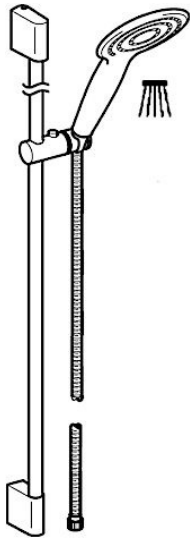

EAN: 4015474144880  
[static.hansa.com/04560210](http://static.hansa.com/04560210)

- Shower solutions
- Wall mounted
- Chrome
- Adjustable shower rail bracket, Shower hose (1750 mm), Anti limescale technology (easy to clean)
- Rain - Even and strong water stream
- Litter filter(s)
- Flexible length / can be shortened
- Laminar spray, without air addition
- 1 spray function

### Technical properties

|                  |                   |
|------------------|-------------------|
| Hot water supply | <b>max. +65°C</b> |
| Working pressure | <b>0.5-5 bar</b>  |

## Spare parts

### SP04550200

|     | Name                           | Code     |
|-----|--------------------------------|----------|
| 2   | Wall bracket                   | 59913177 |
| 2.1 | Fixing set                     | 59913178 |
| 2.2 | Screw, M5x8, SW2.5             | 59904755 |
| 2.3 | Screw, M5x6, SW2.5             | 59912617 |
| 2.4 | Cover plug                     | 59911840 |
| 2.5 | Spacer ring                    | 59913179 |
| 3   | Slide for shower rail, d 18 mm | 59912781 |