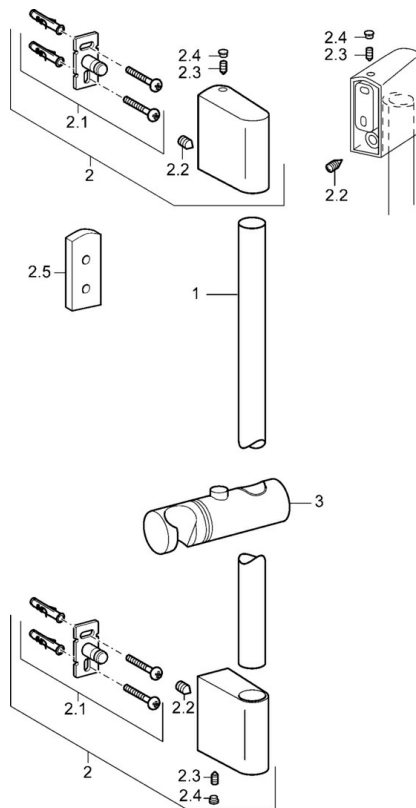

EAN: 4015474144880  
[static.hansa.com/04560210](http://static.hansa.com/04560210)

- Shower solutions
- Wall mounted
- Chrome
- Adjustable shower rail bracket, Shower hose (1750 mm), Anti limescale technology (easy to clean)
- Rain - Even and strong water stream
- Litter filter(s)
- Flexible length / can be shortened
- Laminar spray, without air addition
- 1 spray function

### Technical properties

|                  |                   |
|------------------|-------------------|
| Hot water supply | <b>max. +65°C</b> |
| Working pressure | <b>0.5-5 bar</b>  |

## Spare parts

### SP04550200

|     | Name                           | Code     |
|-----|--------------------------------|----------|
| 2   | Wall bracket                   | 59913177 |
| 2.1 | Fixing set                     | 59913178 |
| 2.2 | Screw, M5x8, SW2.5             | 59904755 |
| 2.3 | Screw, M5x6, SW2.5             | 59912617 |
| 2.4 | Cover plug                     | 59911840 |
| 2.5 | Spacer ring                    | 59913179 |
| 3   | Slide for shower rail, d 18 mm | 59912781 |