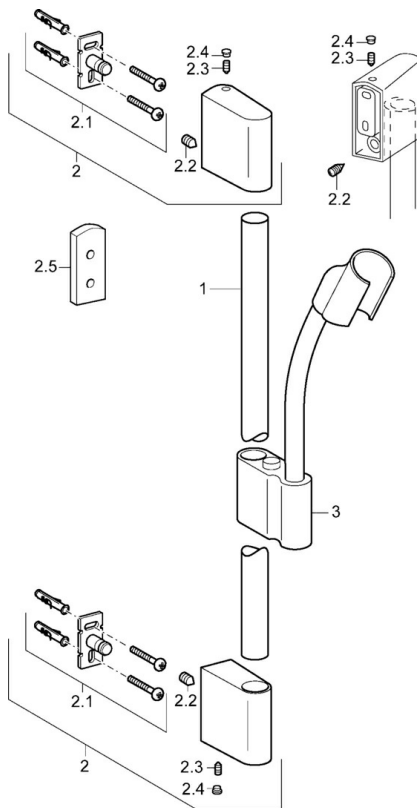

EAN: 4015474143814
static.hansa.com/0455030078

- Shower solutions
- Accessories
- Wall mounted
- Chrome

Technical data

Spare parts

SP0455030078

	Name	Code
2	Wall bracket	59913177
2.1	Fixing set	59913178
2.2	Screw, M5x8, SW2.5	59904755
2.3	Screw, M5x6, SW2.5	59912617
2.4	Cover plug	59911840
2.5	Spacer ring	59913179
3	Slide for shower rail	59913176