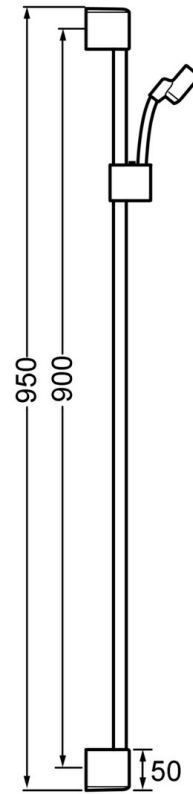

EAN: 4015474143814
static.hansa.com/0455030078

- Shower solutions
- Accessories
- Wall mounted
- Chrome

Technical data

Spare parts

SP0455030078

	Name	Code
2	Wall bracket	59913177
2.1	Fixing set	59913178
2.2	Screw, M5x8, SW2.5	59904755
2.3	Screw, M5x6, SW2.5	59912617
2.4	Cover plug	59911840
2.5	Spacer ring	59913179
3	Slide for shower rail	59913176