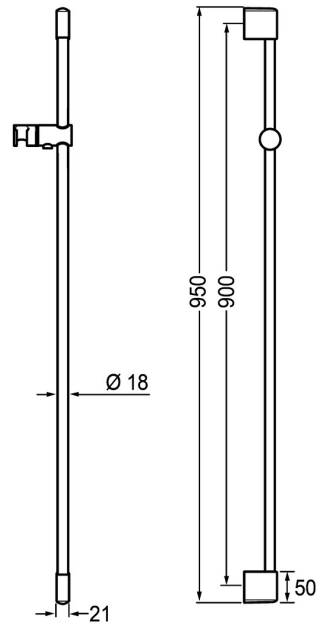

EAN: 4015474143845
static.hansa.com/04550200

- Shower solutions
- Accessories
- Wall mounted
- Chrome
- Adjustable shower rail bracket
- Flexible length / can be shortened

Technical data

Technical properties

Diameter	Ø 18 mm
Installation width	max 900 mm
Length / Height	950 mm

Spare parts

SP04550200

	Name	Code
2	Wall bracket	59913177
2.1	Fixing set	59913178
2.2	Screw, M5x8, SW2.5	59904755
2.3	Screw, M5x6, SW2.5	59912617
2.4	Cover plug	59911840
2.5	Spacer ring	59913179
3	Slide for shower rail, d 18 mm	59912781