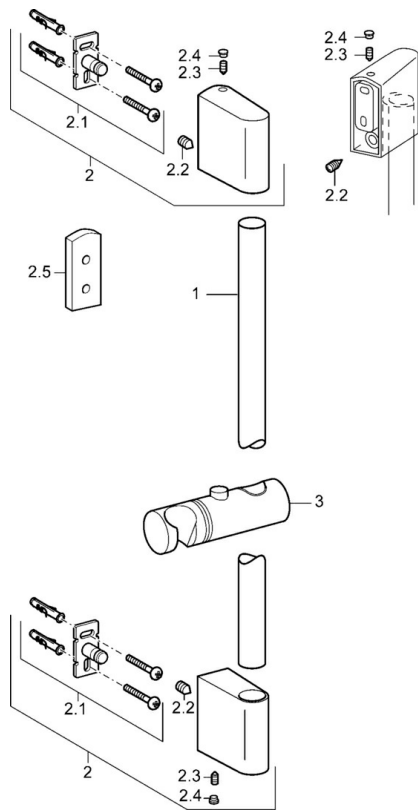

EAN: 4015474143845
static.hansa.com/04550200

- Shower solutions
- Accessories
- Wall mounted
- Chrome
- Adjustable shower rail bracket
- Flexible length / can be shortened

Technical data

Technical properties

Diameter	Ø 18 mm
Installation width	max 900 mm
Length / Height	950 mm

Spare parts

SP04550200

	Name	Code
2	Wall bracket	59913177
2.1	Fixing set	59913178
2.2	Screw, M5x8, SW2.5	59904755
2.3	Screw, M5x6, SW2.5	59912617
2.4	Cover plug	59911840
2.5	Spacer ring	59913179
3	Slide for shower rail, d 18 mm	59912781