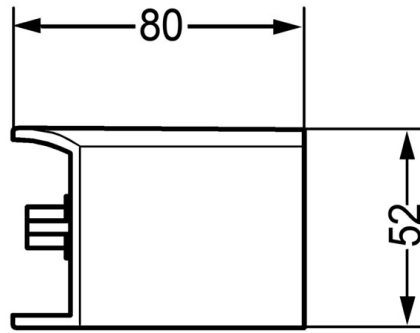

EAN: 4015474141186
static.hansa.com/04530200

- Shower solutions
- Accessories
- Corner mounted
- Chrome
- Soap dish
- Fixing Set

Technical data

Technical properties

Length / Height

80 mm

Spare parts

SP04530200

	Name	Code
1	Angle connector Discontinued	59913181
1.1	Fixing set Discontinued	59912081
2	Angle connector Discontinued	59913182