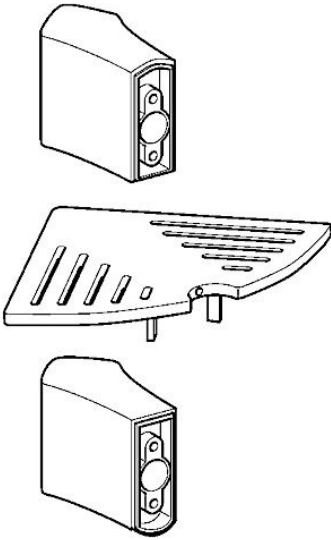

EAN: 4015474141186
static.hansa.com/04530200

- Shower solutions
- Accessories
- Corner mounted
- Chrome
- Soap dish
- Fixing Set

Technical data

Technical properties

Length / Height

80 mm

Spare parts

SP04530200

	Name	Code
1	Angle connector Discontinued	59913181
1.1	Fixing set Discontinued	59912081
2	Angle connector Discontinued	59913182