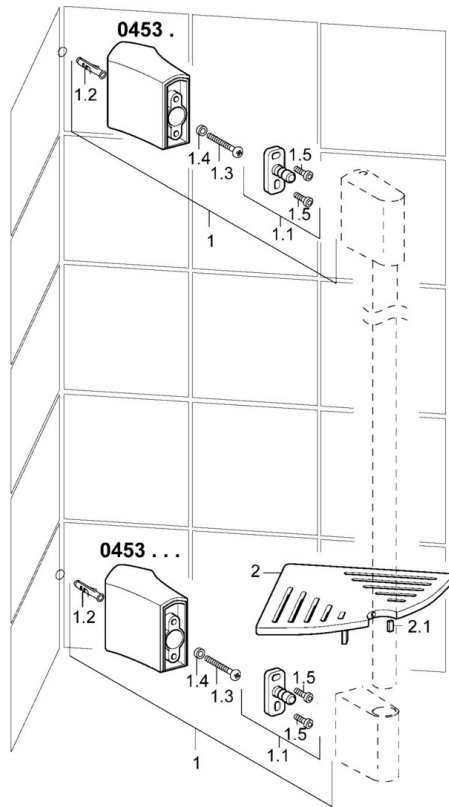

EAN: 4015474141186
static.hansa.com/04530200

- Shower solutions
- Accessories
- Corner mounted
- Chrome
- Soap dish
- Fixing Set

Technical data

Technical properties

Length / Height

80 mm

Spare parts

SP04530200

	Name	Code
1	Angle connector Discontinued	59913181
1.1	Fixing set Discontinued	59912081
2	Angle connector Discontinued	59913182