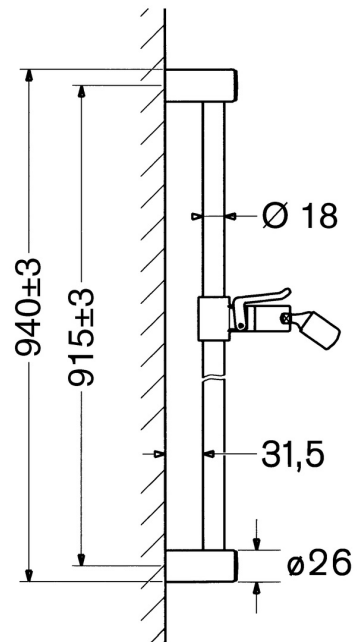

EAN: 4015474031470
static.hansa.com/04480100

- Health & Care, Accessories
- Wall mounted
- Chrome
- Adjustable shower rail bracket, Rotatable ball joint connection
- Flexible length / can be shortened

Technical data

Technical properties

Diameter	$\varnothing 18$ mm
Installation width	915 mm
Length / Height	940 mm
Material	Brass

Spare parts

SP04480100

	Name	Code
2	Holder Discontinued	59912221
2.1	Holder Discontinued	59912222
2.2	Cover	59912223
3	Slide for shower rail	59912224