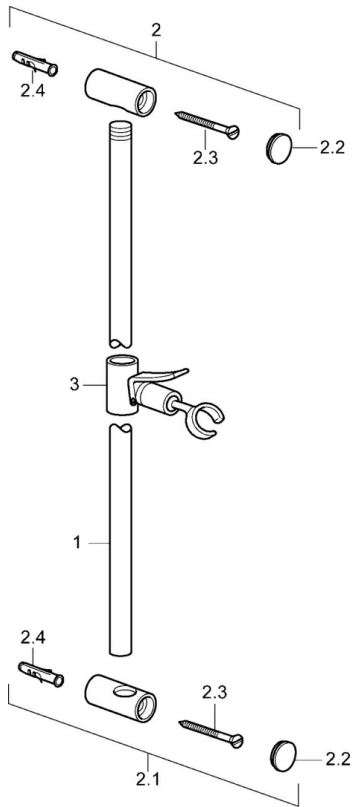

EAN: 4015474031470
static.hansa.com/04480100

- Health & Care, Accessories
- Wall mounted
- Chrome
- Adjustable shower rail bracket, Rotatable ball joint connection
- Flexible length / can be shortened

Technical data

Technical properties

Diameter	$\varnothing 18$ mm
Installation width	915 mm
Length / Height	940 mm
Material	Brass

Spare parts

SP04480100

	Name	Code
2	Holder Discontinued	59912221
2.1	Holder Discontinued	59912222
2.2	Cover	59912223
3	Slide for shower rail	59912224