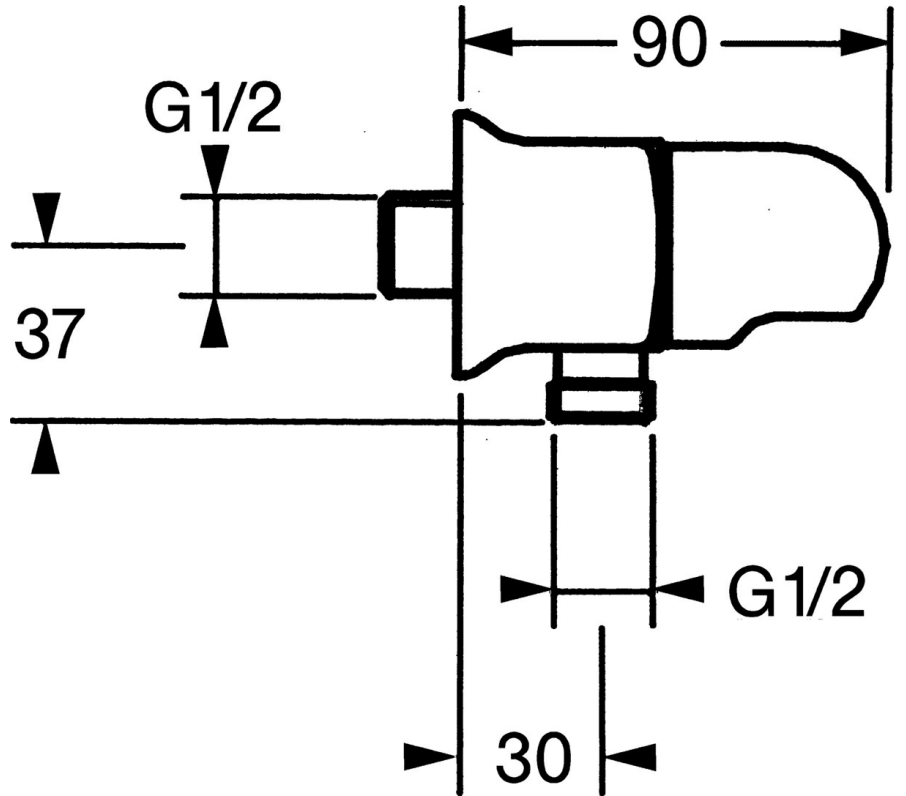

EAN: 4015474672215
static.hansa.com/0447010094

- Shower solutions
- Accessories
- Wall mounted
- Edelmessing

Technical data

Spare parts

SP04470100

	Name	Code
1.1	Screw, M6x9 Discontinued	59911237
1.2	Form sealing Discontinued	59911251
2	Non-return valve	59905714
3	Connection nipple, G1/2	59911229
3.2	O-ring, d 25x2.5	59905053
4	Headpart, G1/2, 180°	59911103
4.2	O-ring, d 18x2	59901422
5	Handle Discontinued	59910211
6	Connector	59906277
6.1	O-ring, d 11x1.5 Discontinued	59911253