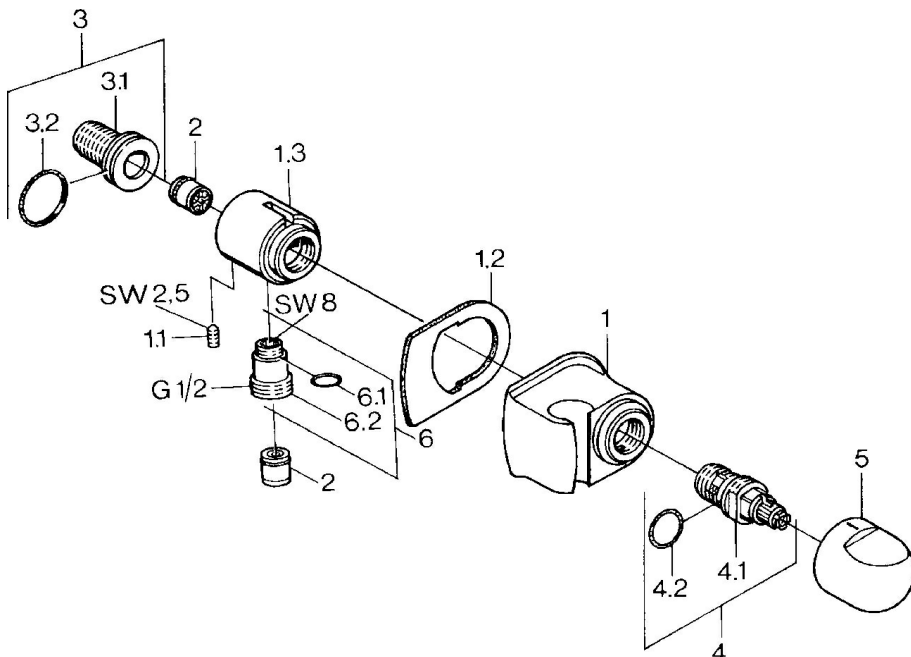

EAN: 4015474672215
static.hansa.com/0447010094

- Shower solutions
- Accessories
- Wall mounted
- Edelmessing

Technical data

Spare parts

SP04470100

	Name	Code
1.1	Screw, M6x9 Discontinued	59911237
1.2	Form sealing Discontinued	59911251
2	Non-return valve	59905714
3	Connection nipple, G1/2	59911229
3.2	O-ring, d 25x2.5	59905053
4	Headpart, G1/2, 180°	59911103
4.2	O-ring, d 18x2	59901422
5	Handle Discontinued	59910211
6	Connector	59906277
6.1	O-ring, d 11x1.5 Discontinued	59911253