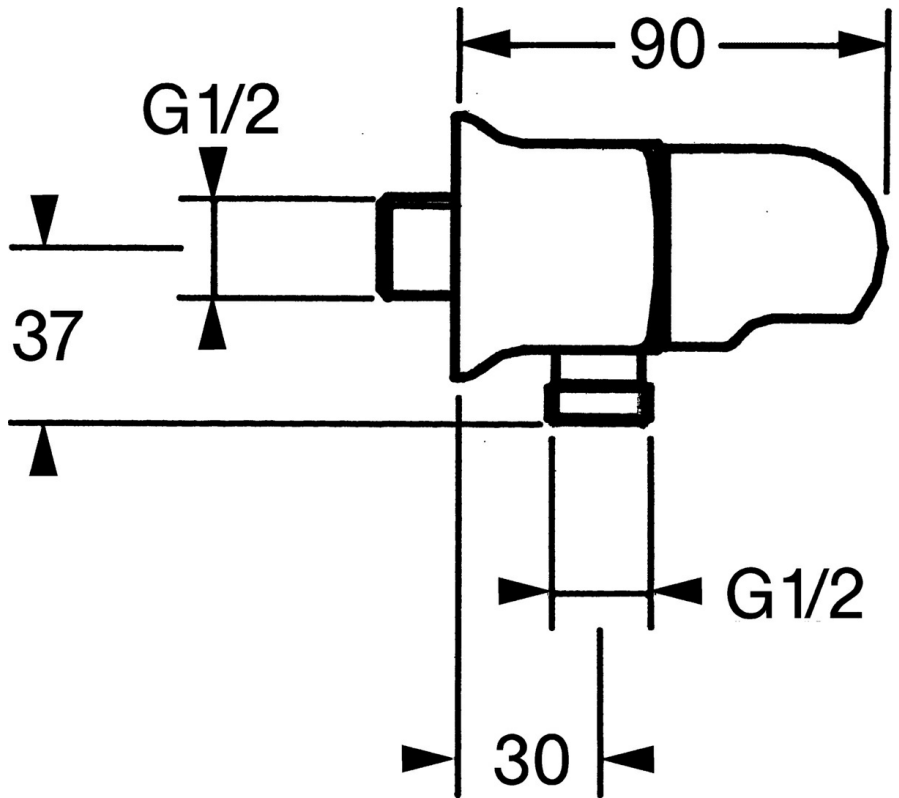

EAN: 4015474672208
static.hansa.com/0447010092

- Shower solutions
- Accessories
- Wall mounted

Technical data

Spare parts

SP04470100

	Name	Code
1.1	Screw, M6x9 Discontinued	59911237
1.2	Form sealing Discontinued	59911251
2	Non-return valve	59905714
3	Connection nipple, G1/2	59911229
3.2	O-ring, d 25x2.5	59905053
4	Headpart, G1/2, 180°	59911103
4.2	O-ring, d 18x2	59901422
5	Handle Discontinued	59910211
6	Connector	59906277
6.1	O-ring, d 11x1.5 Discontinued	59911253