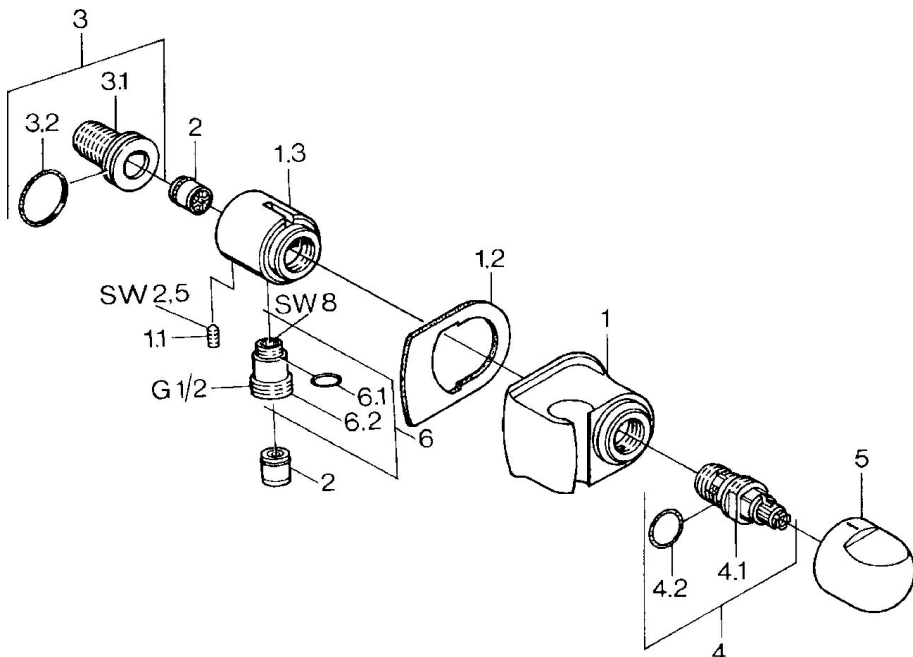

EAN: 4015474672208
static.hansa.com/0447010092

- Shower solutions
- Accessories
- Wall mounted

Technical data

Spare parts

SP04470100

	Name	Code
1.1	Screw, M6x9 Discontinued	59911237
1.2	Form sealing Discontinued	59911251
2	Non-return valve	59905714
3	Connection nipple, G1/2	59911229
3.2	O-ring, d 25x2.5	59905053
4	Headpart, G1/2, 180°	59911103
4.2	O-ring, d 18x2	59901422
5	Handle Discontinued	59910211
6	Connector	59906277
6.1	O-ring, d 11x1.5 Discontinued	59911253