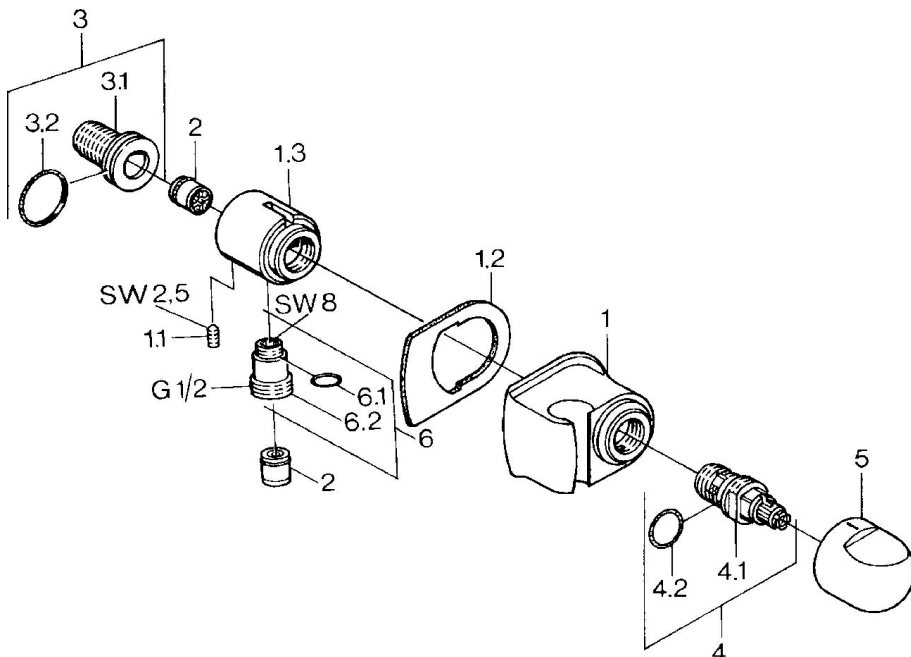

EAN: 4015474672178
static.hansa.com/0447010083

- Shower solutions
- Accessories
- Wall mounted
- Red

Technical data

Spare parts

SP04470100

	Name	Code
1.1	Screw, M6x9 Discontinued	59911237
1.2	Form sealing Discontinued	59911251
2	Non-return valve	59905714
3	Connection nipple, G1/2	59911229
3.2	O-ring, d 25x2.5	59905053
4	Headpart, G1/2, 180°	59911103
4.2	O-ring, d 18x2	59901422
5	Handle Discontinued	59910211
6	Connector	59906277
6.1	O-ring, d 11x1.5 Discontinued	59911253