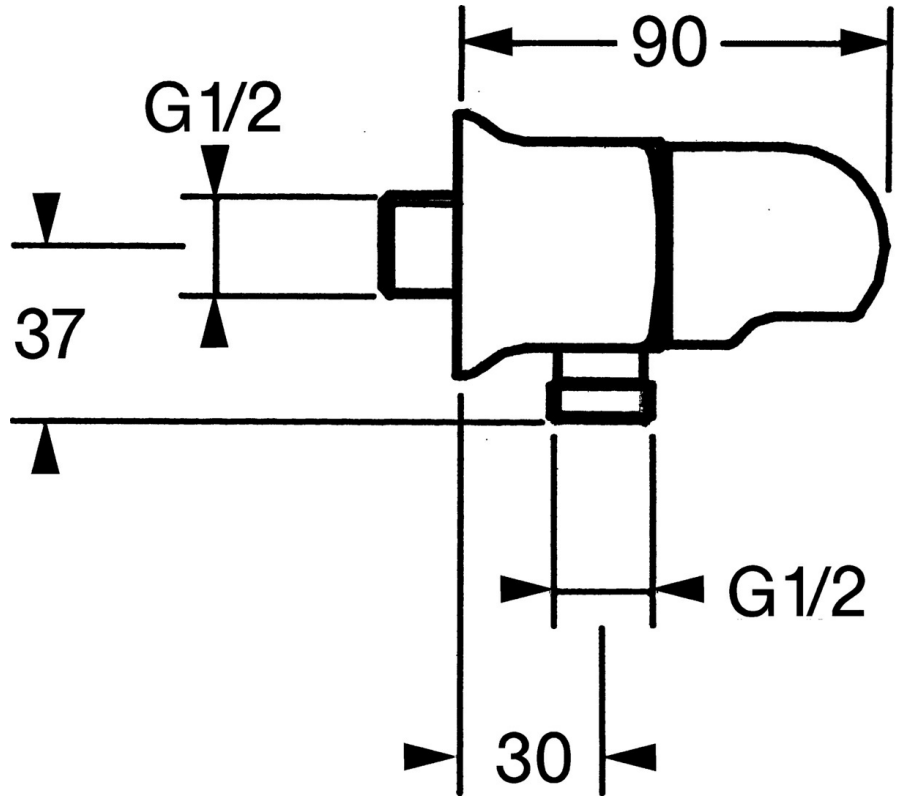

EAN: 4015474672178
static.hansa.com/0447010083

- Shower solutions
- Accessories
- Wall mounted
- Red

Technical data

Spare parts

SP04470100

	Name	Code
1.1	Screw, M6x9 Discontinued	59911237
1.2	Form sealing Discontinued	59911251
2	Non-return valve	59905714
3	Connection nipple, G1/2	59911229
3.2	O-ring, d 25x2.5	59905053
4	Headpart, G1/2, 180°	59911103
4.2	O-ring, d 18x2	59901422
5	Handle Discontinued	59910211
6	Connector	59906277
6.1	O-ring, d 11x1.5 Discontinued	59911253