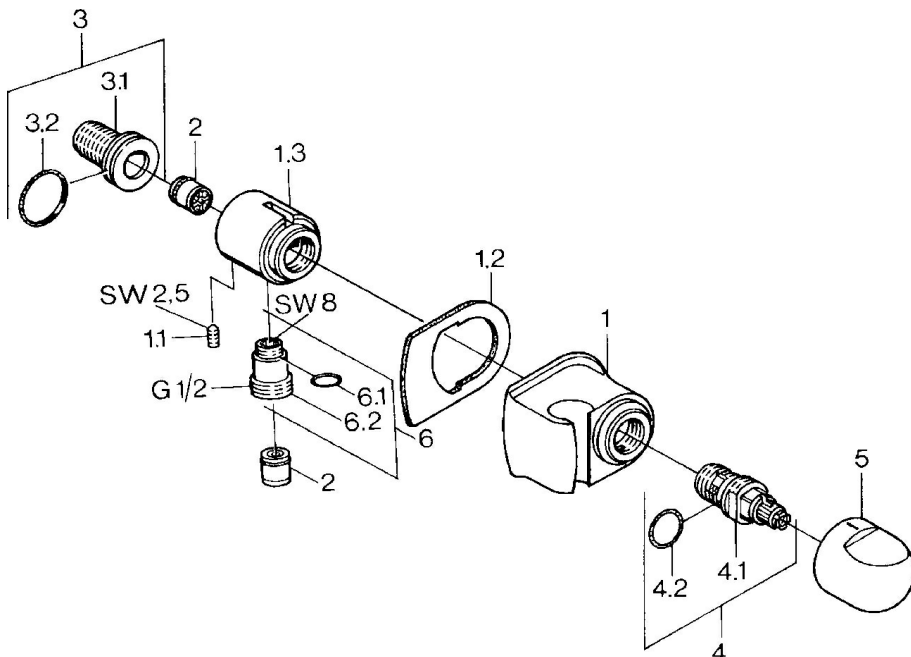

EAN: 4015474672161  
[static.hansa.com/0447010082](http://static.hansa.com/0447010082)

- Shower solutions
- Accessories
- Wall mounted
- White

### Technical data

### Spare parts

#### SP04470100

	Name	Code
1.1	Screw, M6x9 Discontinued	59911237
1.2	Form sealing Discontinued	59911251
2	Non-return valve	59905714
3	Connection nipple, G1/2	59911229
3.2	O-ring, d 25x2.5	59905053
4	Headpart, G1/2, 180°	59911103
4.2	O-ring, d 18x2	59901422
5	Handle Discontinued	59910211
6	Connector	59906277
6.1	O-ring, d 11x1.5 Discontinued	59911253