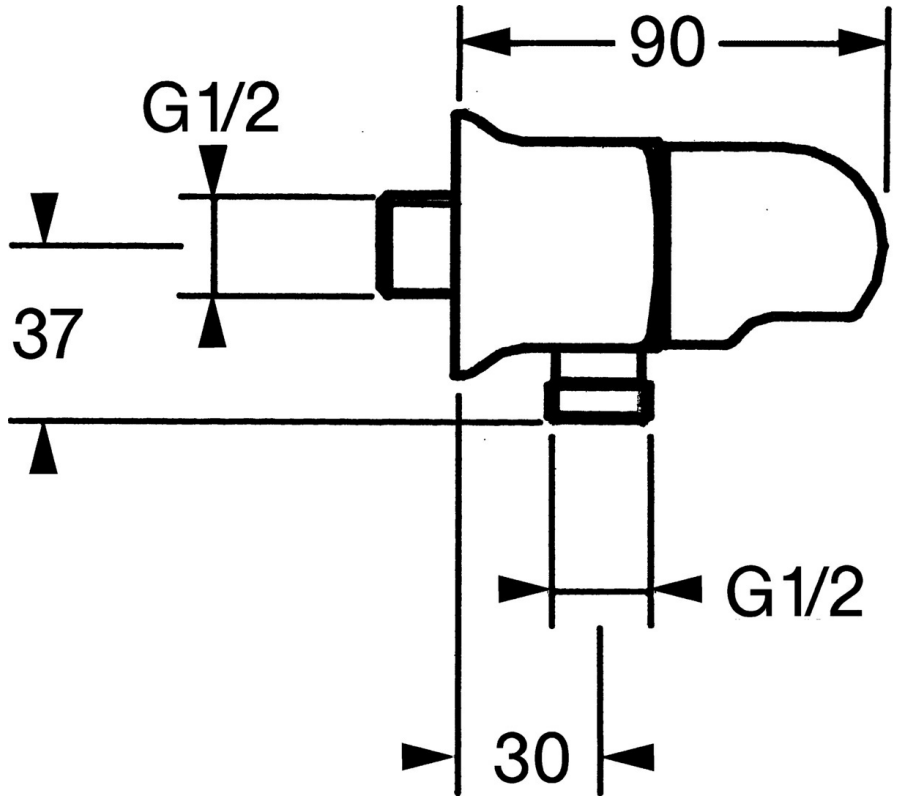

EAN: 4015474672161  
[static.hansa.com/0447010082](http://static.hansa.com/0447010082)

- Shower solutions
- Accessories
- Wall mounted
- White

### Technical data

### Spare parts

#### SP04470100

	Name	Code
1.1	Screw, M6x9 Discontinued	59911237
1.2	Form sealing Discontinued	59911251
2	Non-return valve	59905714
3	Connection nipple, G1/2	59911229
3.2	O-ring, d 25x2.5	59905053
4	Headpart, G1/2, 180°	59911103
4.2	O-ring, d 18x2	59901422
5	Handle Discontinued	59910211
6	Connector	59906277
6.1	O-ring, d 11x1.5 Discontinued	59911253