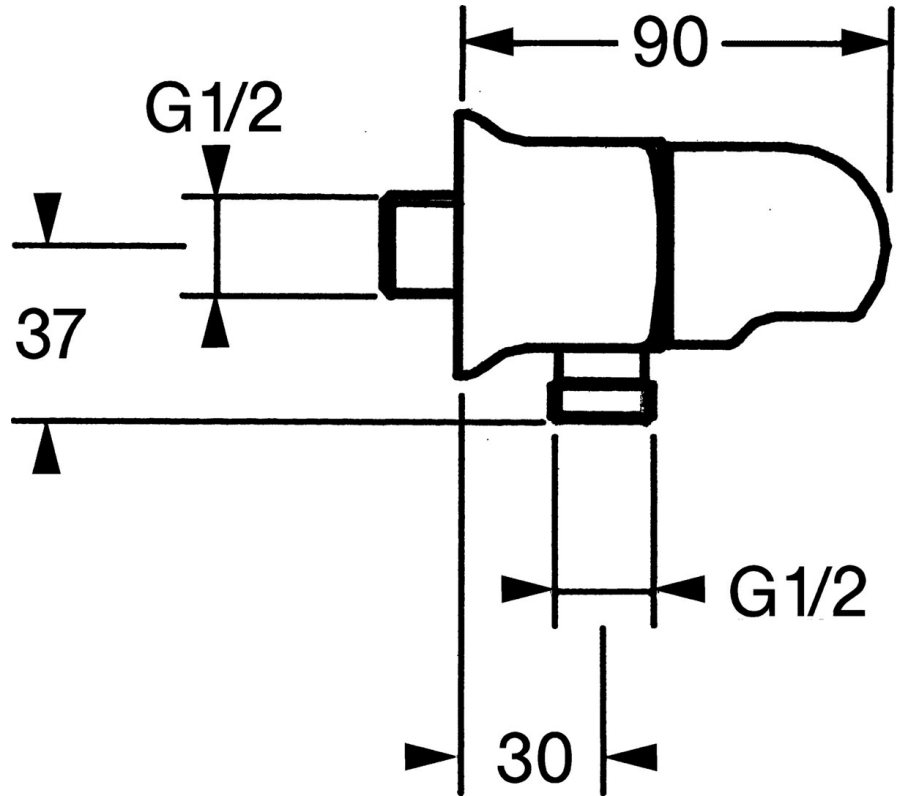

EAN: 4015474672154
static.hansa.com/0447010040

- Shower solutions
- Accessories
- Wall mounted
- Aranja

Technical data

Spare parts

SP04470100

	Name	Code
1.1	Screw, M6x9 Discontinued	59911237
1.2	Form sealing Discontinued	59911251
2	Non-return valve	59905714
3	Connection nipple, G1/2	59911229
3.2	O-ring, d 25x2.5	59905053
4	Headpart, G1/2, 180°	59911103
4.2	O-ring, d 18x2	59901422
5	Handle Discontinued	59910211
6	Connector	59906277
6.1	O-ring, d 11x1.5 Discontinued	59911253