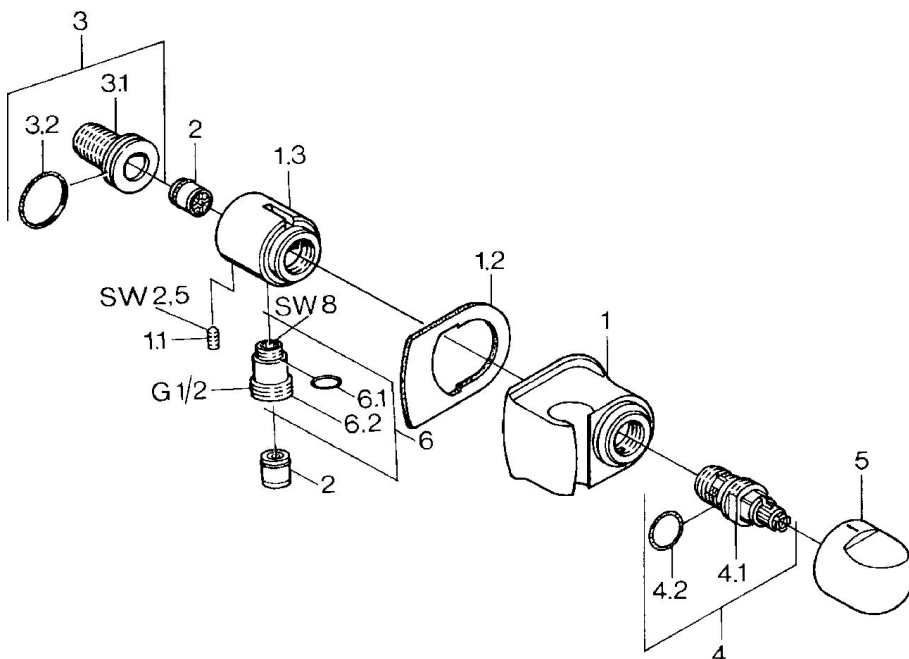

EAN: 4015474672154
static.hansa.com/0447010040

- Shower solutions
- Accessories
- Wall mounted
- Aranja

Technical data

Spare parts

SP04470100

	Name	Code
1.1	Screw, M6x9 Discontinued	59911237
1.2	Form sealing Discontinued	59911251
2	Non-return valve	59905714
3	Connection nipple, G1/2	59911229
3.2	O-ring, d 25x2.5	59905053
4	Headpart, G1/2, 180°	59911103
4.2	O-ring, d 18x2	59901422
5	Handle Discontinued	59910211
6	Connector	59906277
6.1	O-ring, d 11x1.5 Discontinued	59911253