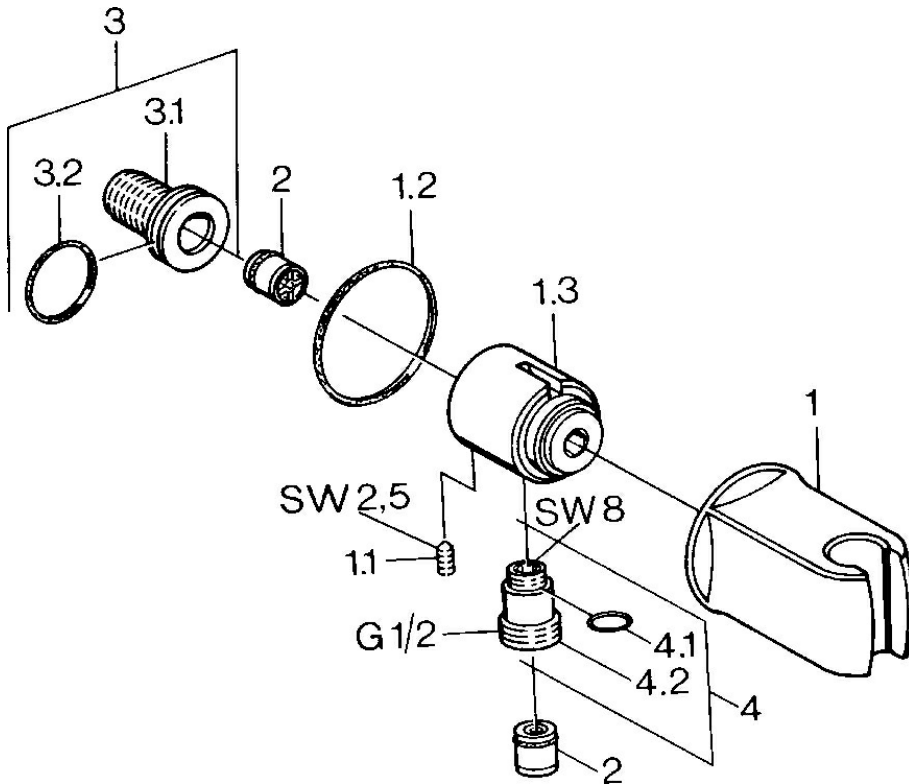

EAN: 4015474672475
static.hansa.com/0446010094

- Shower solutions
- Accessories
- Wall mounted
- Edelmessing
- Wall connection elbow, Shower holder
- Non-return valve(s)
- Ball eccentric coupling(s)

Technical data

Technical properties

DN-size (nominal dimension)	DN15
Hot water supply	max. +80°C
Working pressure	0.5-10 bar
Connection size	G1/2
Backflow prevention (EN1717)	EB
Material	Brass

Spare parts

SP04460100

	Name	Code
1	Hand shower holder Discontinued	59911230
1.1	Screw, M6x9 Discontinued	59911237
1.2	Gasket Discontinued	59911238
2	Non-return valve	59905714
3	Connection nipple, G1/2	59911229
3.2	O-ring, d 25x2.5	59905053
4	Connector	59906277
4.1	O-ring, d 11x1.5 Discontinued	59911253