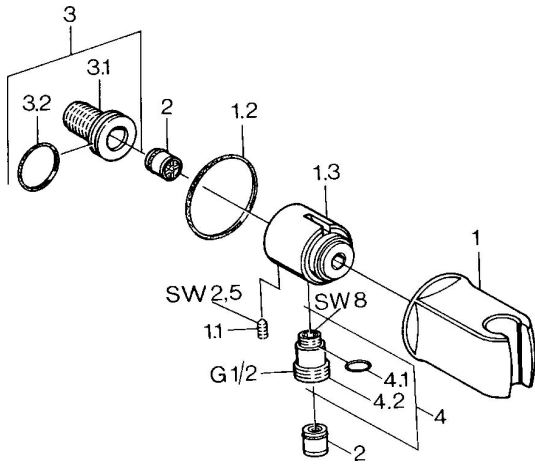

EAN: 4015474672475
static.hansa.com/0446010094

- Shower solutions
- Accessories
- Wall mounted
- Edelmessing
- Wall connection elbow, Shower holder
- Non-return valve(s)
- Ball eccentric coupling(s)

Technical data

Technical properties

DN-size (nominal dimension)	DN15
Hot water supply	max. +80°C
Working pressure	0.5-10 bar
Connection size	G1/2
Backflow prevention (EN1717)	EB
Material	Brass

Spare parts

SP04460100

	Name	Code
1	Hand shower holder Discontinued	59911230
1.1	Screw, M6x9 Discontinued	59911237
1.2	Gasket Discontinued	59911238
2	Non-return valve	59905714
3	Connection nipple, G1/2	59911229
3.2	O-ring, d 25x2.5	59905053
4	Connector	59906277
4.1	O-ring, d 11x1.5 Discontinued	59911253