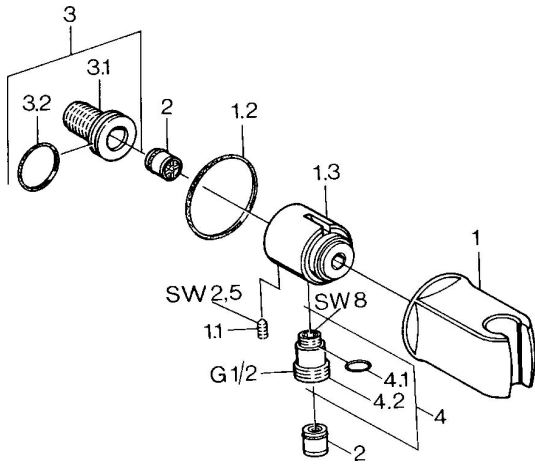

EAN: 4015474672468
static.hansa.com/0446010092

- Shower solutions
- Accessories
- Wall mounted
- Wall connection elbow, Shower holder
- Non-return valve(s)
- Ball eccentric coupling(s)

Technical data

Technical properties

DN-size (nominal dimension)	DN15
Hot water supply	max. +80°C
Working pressure	0.5-10 bar
Connection size	G1/2
Backflow prevention (EN1717)	EB
Material	Brass

Spare parts

SP04460100

	Name	Code
1	Hand shower holder Discontinued	59911230
1.1	Screw, M6x9 Discontinued	59911237
1.2	Gasket Discontinued	59911238
2	Non-return valve	59905714
3	Connection nipple, G1/2	59911229
3.2	O-ring, d 25x2.5	59905053
4	Connector	59906277
4.1	O-ring, d 11x1.5 Discontinued	59911253