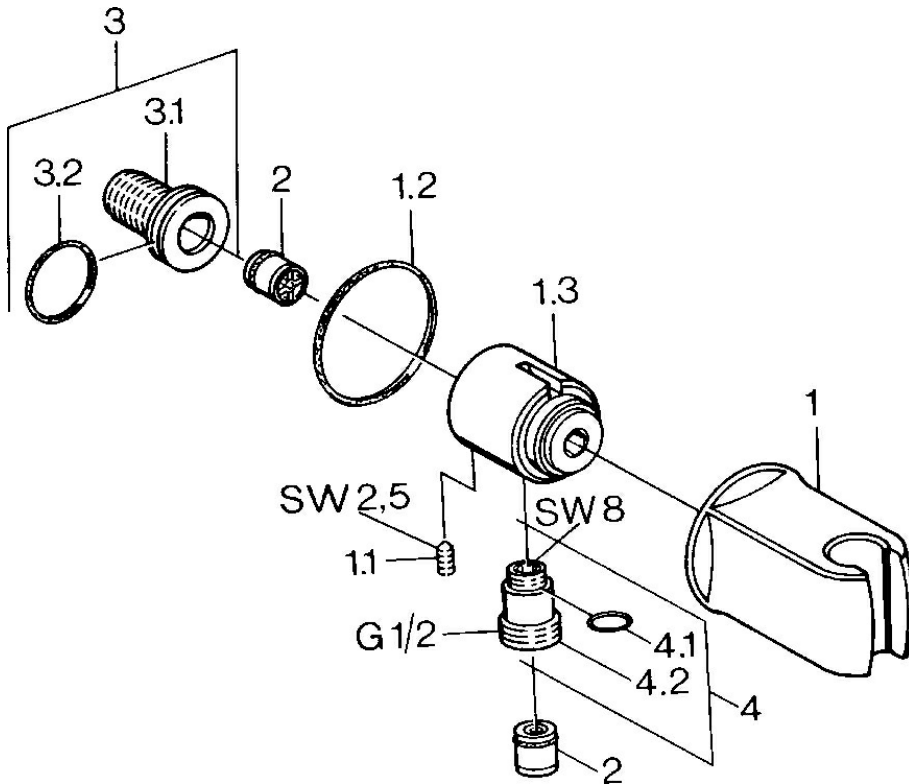

EAN: 4015474672468
static.hansa.com/0446010092

- Shower solutions
- Accessories
- Wall mounted
- Wall connection elbow, Shower holder
- Non-return valve(s)
- Ball eccentric coupling(s)

Technical data

Technical properties

DN-size (nominal dimension)	DN15
Hot water supply	max. +80°C
Working pressure	0.5-10 bar
Connection size	G1/2
Backflow prevention (EN1717)	EB
Material	Brass

Spare parts

SP04460100

	Name	Code
1	Hand shower holder Discontinued	59911230
1.1	Screw, M6x9 Discontinued	59911237
1.2	Gasket Discontinued	59911238
2	Non-return valve	59905714
3	Connection nipple, G1/2	59911229
3.2	O-ring, d 25x2.5	59905053
4	Connector	59906277
4.1	O-ring, d 11x1.5 Discontinued	59911253