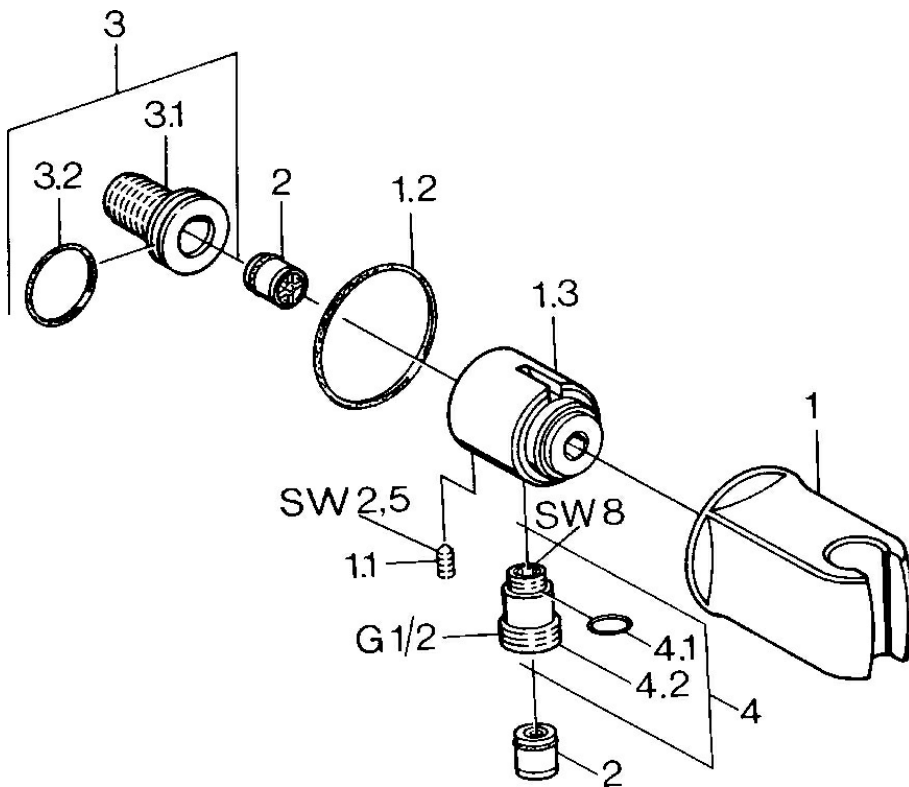

EAN: 4015474672451
static.hansa.com/0446010084

- Shower solutions
- Accessories
- Wall mounted
- Black
- Wall connection elbow, Shower holder
- Non-return valve(s)
- Ball eccentric coupling(s)

Technical data

Technical properties

DN-size (nominal dimension)	DN15
Hot water supply	max. +80°C
Working pressure	0.5-10 bar
Connection size	G1/2
Backflow prevention (EN1717)	EB
Material	Brass

Spare parts

SP04460100

Name	Code
1 Hand shower holder Discontinued	59911230
1.1 Screw, M6x9 Discontinued	59911237
1.2 Gasket Discontinued	59911238
2 Non-return valve	59905714
3 Connection nipple, G1/2	59911229
3.2 O-ring, d 25x2.5	59905053
4 Connector	59906277
4.1 O-ring, d 11x1.5 Discontinued	59911253