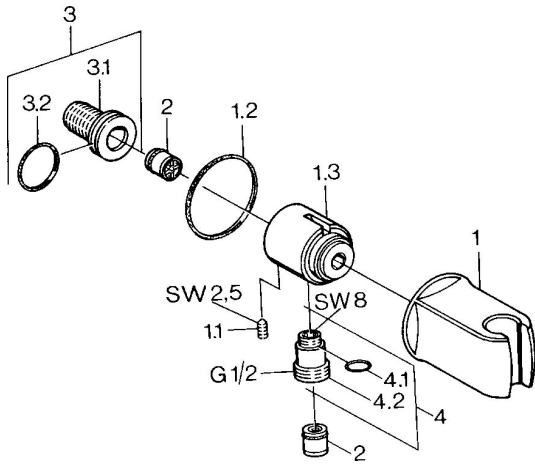

EAN: 4015474672451
static.hansa.com/0446010084

- Shower solutions
- Accessories
- Wall mounted
- Black
- Wall connection elbow, Shower holder
- Non-return valve(s)
- Ball eccentric coupling(s)

Technical data

Technical properties

DN-size (nominal dimension)	DN15
Hot water supply	max. +80°C
Working pressure	0.5-10 bar
Connection size	G1/2
Backflow prevention (EN1717)	EB
Material	Brass

Spare parts

SP04460100

Name	Code
1 Hand shower holder Discontinued	59911230
1.1 Screw, M6x9 Discontinued	59911237
1.2 Gasket Discontinued	59911238
2 Non-return valve	59905714
3 Connection nipple, G1/2	59911229
3.2 O-ring, d 25x2.5	59905053
4 Connector	59906277
4.1 O-ring, d 11x1.5 Discontinued	59911253