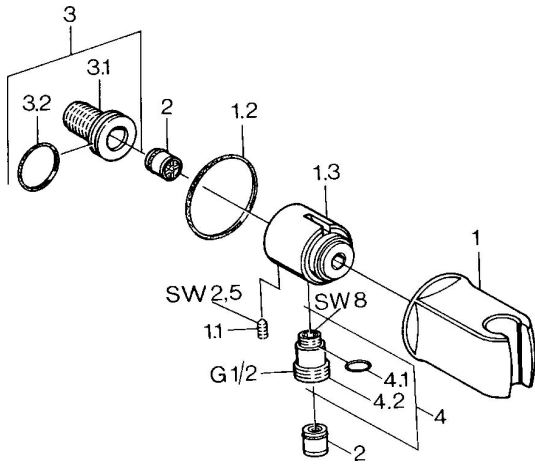

EAN: 4015474672420
static.hansa.com/0446010082

- Shower solutions
- Accessories
- Wall mounted
- White
- Wall connection elbow, Shower holder
- Non-return valve(s)
- Ball eccentric coupling(s)

Technical data

Technical properties

DN-size (nominal dimension)	DN15
Hot water supply	max. +80°C
Working pressure	0.5-10 bar
Connection size	G1/2
Backflow prevention (EN1717)	EB
Material	Brass

Spare parts

SP04460100

	Name	Code
1	Hand shower holder Discontinued	59911230
1.1	Screw, M6x9 Discontinued	59911237
1.2	Gasket Discontinued	59911238
2	Non-return valve	59905714
3	Connection nipple, G1/2	59911229
3.2	O-ring, d 25x2.5	59905053
4	Connector	59906277
4.1	O-ring, d 11x1.5 Discontinued	59911253