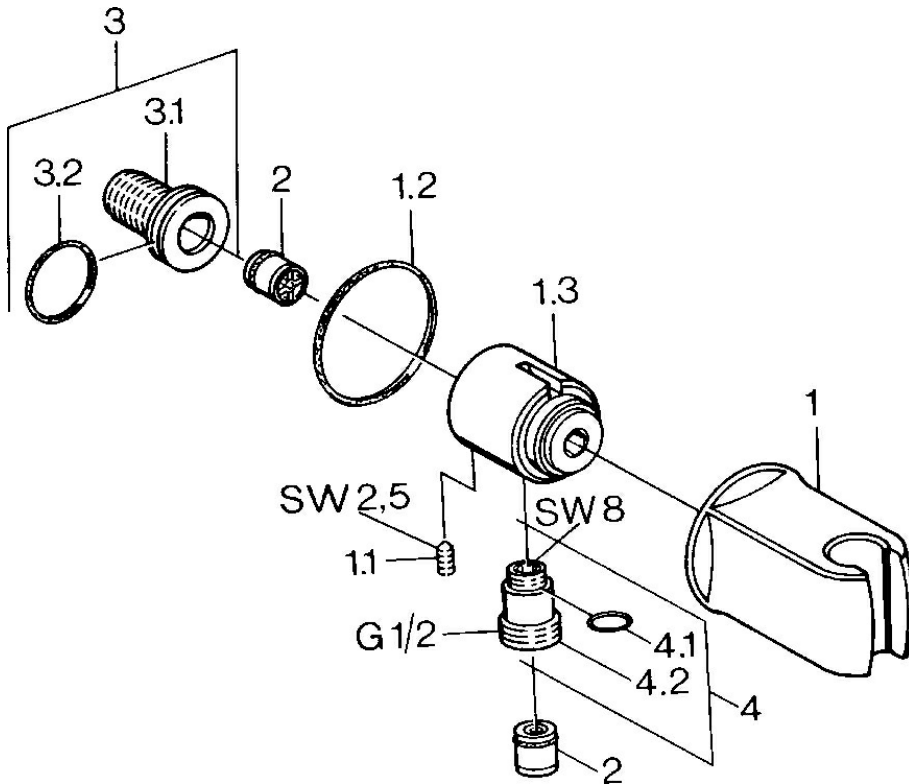

EAN: 4015474672420
static.hansa.com/0446010082

- Shower solutions
- Accessories
- Wall mounted
- White
- Wall connection elbow, Shower holder
- Non-return valve(s)
- Ball eccentric coupling(s)

Technical data

Technical properties

DN-size (nominal dimension)	DN15
Hot water supply	max. +80°C
Working pressure	0.5-10 bar
Connection size	G1/2
Backflow prevention (EN1717)	EB
Material	Brass

Spare parts

SP04460100

	Name	Code
1	Hand shower holder Discontinued	59911230
1.1	Screw, M6x9 Discontinued	59911237
1.2	Gasket Discontinued	59911238
2	Non-return valve	59905714
3	Connection nipple, G1/2	59911229
3.2	O-ring, d 25x2.5	59905053
4	Connector	59906277
4.1	O-ring, d 11x1.5 Discontinued	59911253