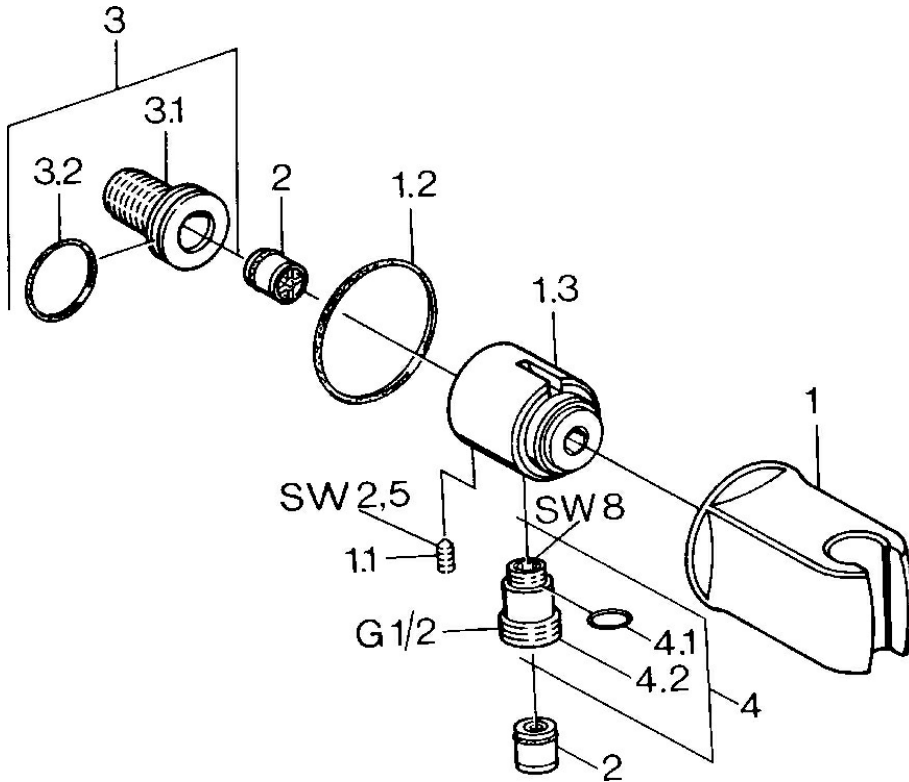

EAN: 4015474672406
static.hansa.com/04460100

- Shower solutions
- Accessories
- Wall mounted
- Chrome
- Wall connection elbow, Shower holder
- Non-return valve(s)
- Ball eccentric coupling(s)
- protected against back-flow in domestic use (according to DIN EN 1717). Two-part construction.

Technical data

Technical properties

DN-size (nominal dimension)	DN15
Hot water supply	max. +80°C
Working pressure	0.5-10 bar
Connection size	G1/2
Backflow prevention (EN1717)	EB
Material	Brass

Approvals and Declarations

Declaration of conformity	DoC
---------------------------	------------

Spare parts

SP04460100

	Name	Code
1	Hand shower holder Discontinued	59911230
1.1	Screw, M6x9 Discontinued	59911237
1.2	Gasket Discontinued	59911238
2	Non-return valve	59905714
3	Connection nipple, G1/2	59911229
3.2	O-ring, d 25x2.5	59905053
4	Connector	59906277
4.1	O-ring, d 11x1.5 Discontinued	59911253