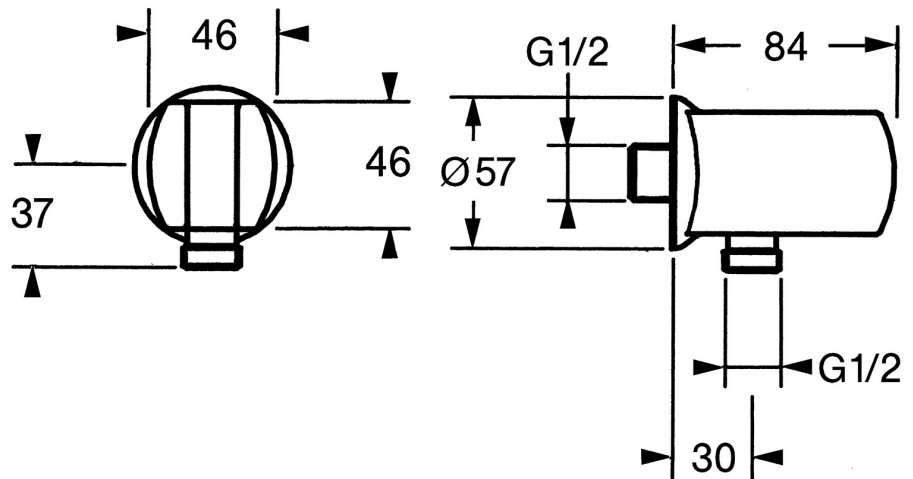

EAN: 4015474672406
static.hansa.com/04460100

- Shower solutions
- Accessories
- Wall mounted
- Chrome
- Wall connection elbow, Shower holder
- Non-return valve(s)
- Ball eccentric coupling(s)
- protected against back-flow in domestic use (according to DIN EN 1717). Two-part construction.

Technical data

Technical properties

DN-size (nominal dimension)	DN15
Hot water supply	max. +80°C
Working pressure	0.5-10 bar
Connection size	G1/2
Backflow prevention (EN1717)	EB
Material	Brass

Approvals and Declarations

Declaration of conformity	DoC
---------------------------	------------

Spare parts

SP04460100

	Name	Code
1	Hand shower holder Discontinued	59911230
1.1	Screw, M6x9 Discontinued	59911237
1.2	Gasket Discontinued	59911238
2	Non-return valve	59905714
3	Connection nipple, G1/2	59911229
3.2	O-ring, d 25x2.5	59905053
4	Connector	59906277
4.1	O-ring, d 11x1.5 Discontinued	59911253