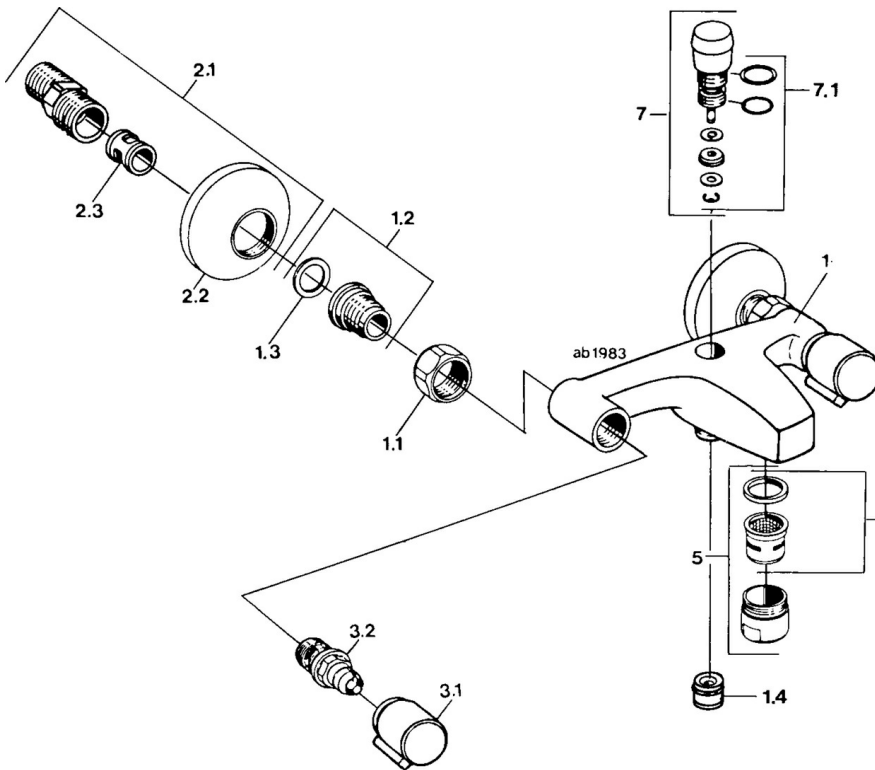

EAN: 4015474676558  
[static.hansa.com/04452116](http://static.hansa.com/04452116)

- Washbasin
- Two-grip
- Wall mounted
- Chrome
- Non-return valve(s)
- Silencer(s)

### Technical properties

Hot water supply	<b>max. +80°C</b>
Working pressure	<b>0.5-10 bar</b>
Backflow prevention (EN1717)	<b>EB</b>
Material	<b>Brass</b>

## Spare parts

### SP04452106

	Name	Code
1.1	Connection nut, G3/4, AF30	59902230
1.3	Retaining ring, 23.9x15.2x2	59902689
1.4	Non-return valve	59905714
2.1	Eccentric, G3/4xG1/2	59904793
2.2	Cover flange	59904796
2.3	Silencer	59904792
3.1	Handle, hot	59906465
3.1	Handle, cold	59906464
3.2	Headpart, G1/2	59905114
5	Aerator, M28x1 C	59902088
5.1	Aerator, M28x1 C Discontinued	59902089
7	Diverter	59910803
7.1	Sealing kit	59904791