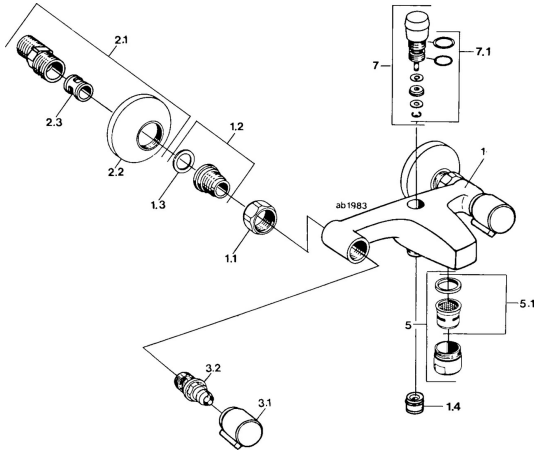

EAN: 4015474676558  
[static.hansa.com/04452116](http://static.hansa.com/04452116)

- Washbasin
- Two-grip
- Wall mounted
- Chrome
- Non-return valve(s)
- Silencer(s)

### Technical properties

Hot water supply	<b>max. +80°C</b>
Working pressure	<b>0.5-10 bar</b>
Backflow prevention (EN1717)	<b>EB</b>
Material	<b>Brass</b>

## Spare parts

### SP04452106

	Name	Code
1.1	Connection nut, G3/4, AF30	59902230
1.3	Retaining ring, 23.9x15.2x2	59902689
1.4	Non-return valve	59905714
2.1	Eccentric, G3/4xG1/2	59904793
2.2	Cover flange	59904796
2.3	Silencer	59904792
3.1	Handle, hot	59906465
3.1	Handle, cold	59906464
3.2	Headpart, G1/2	59905114
5	Aerator, M28x1 C	59902088
5.1	Aerator, M28x1 C Discontinued	59902089
7	Diverter	59910803
7.1	Sealing kit	59904791